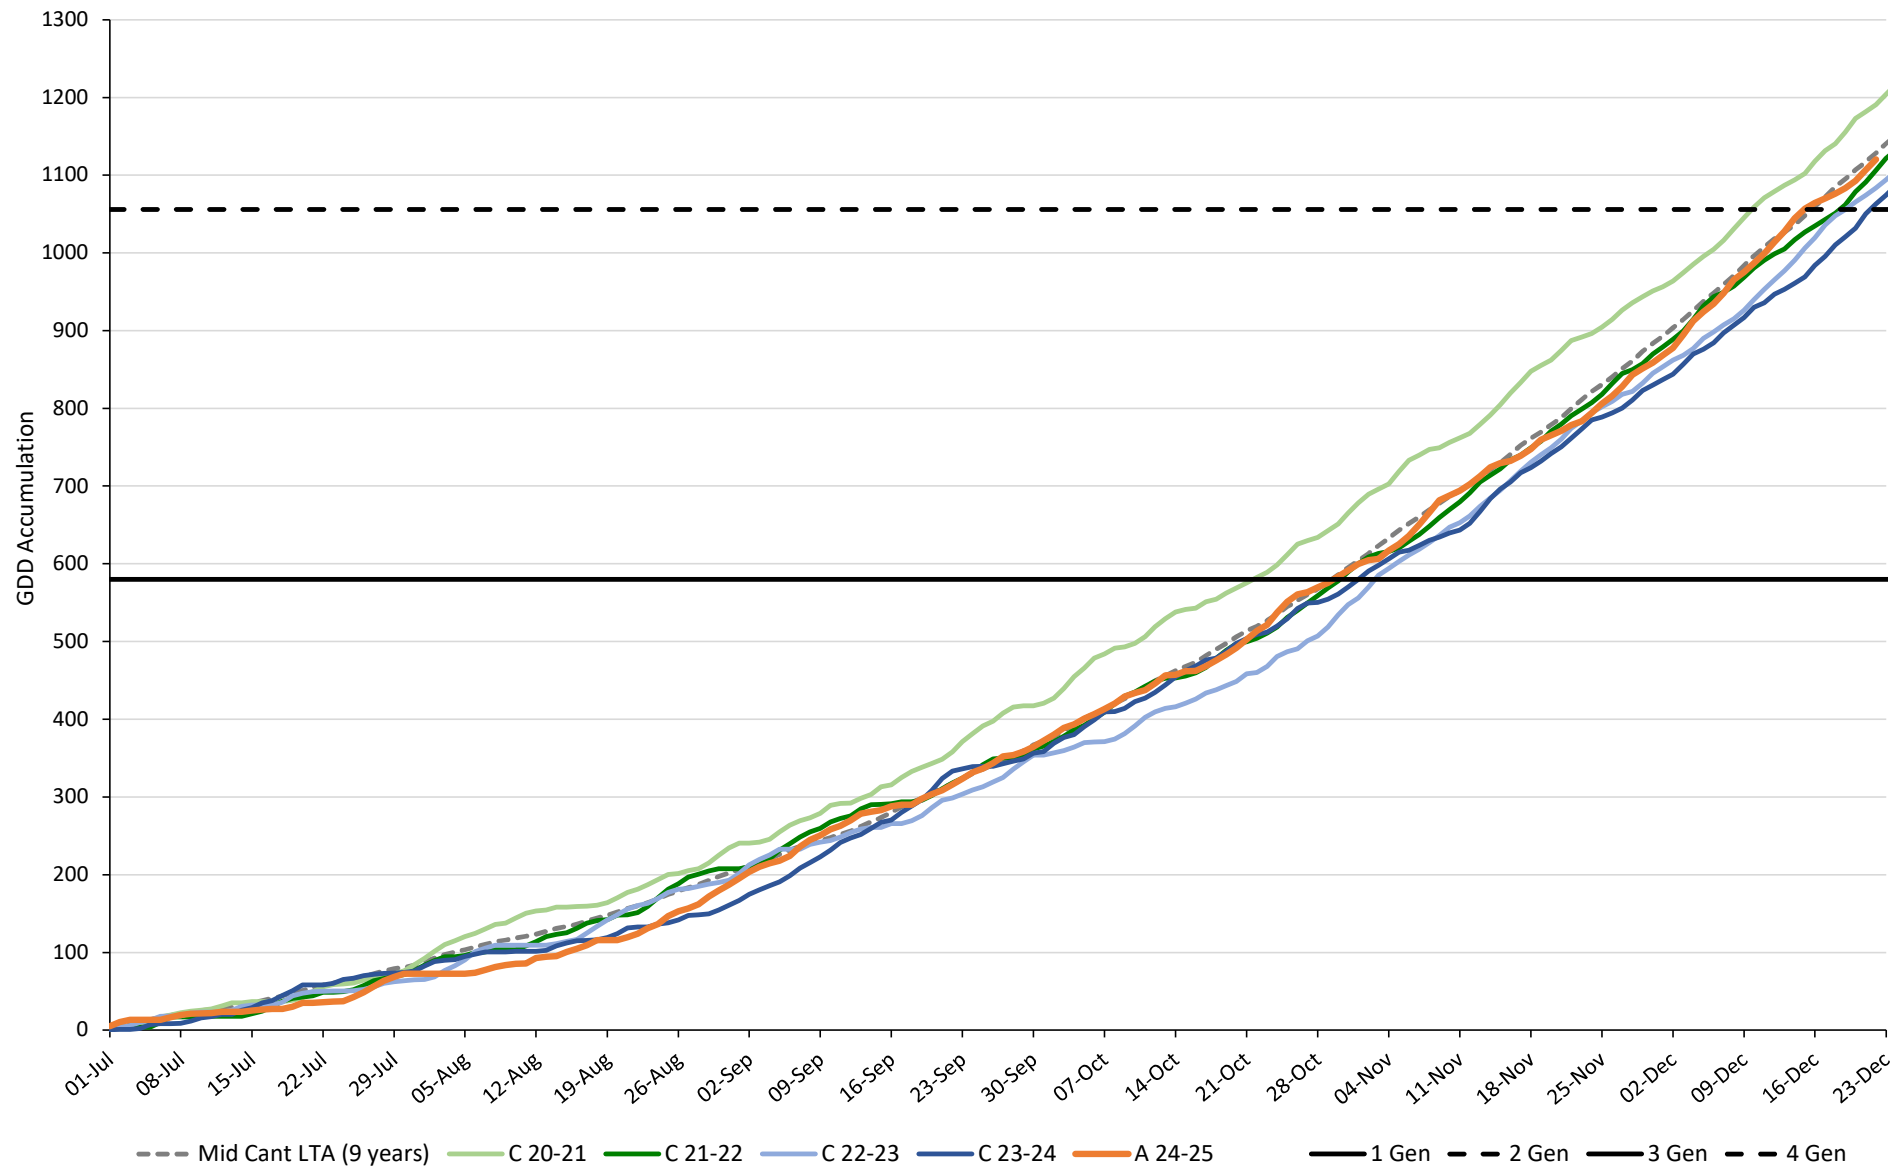

### TPP GDD Accumulation in Mid Canterbury with Generations Marked (4.4°C Base)

C = Chertsey, A = Ashburton