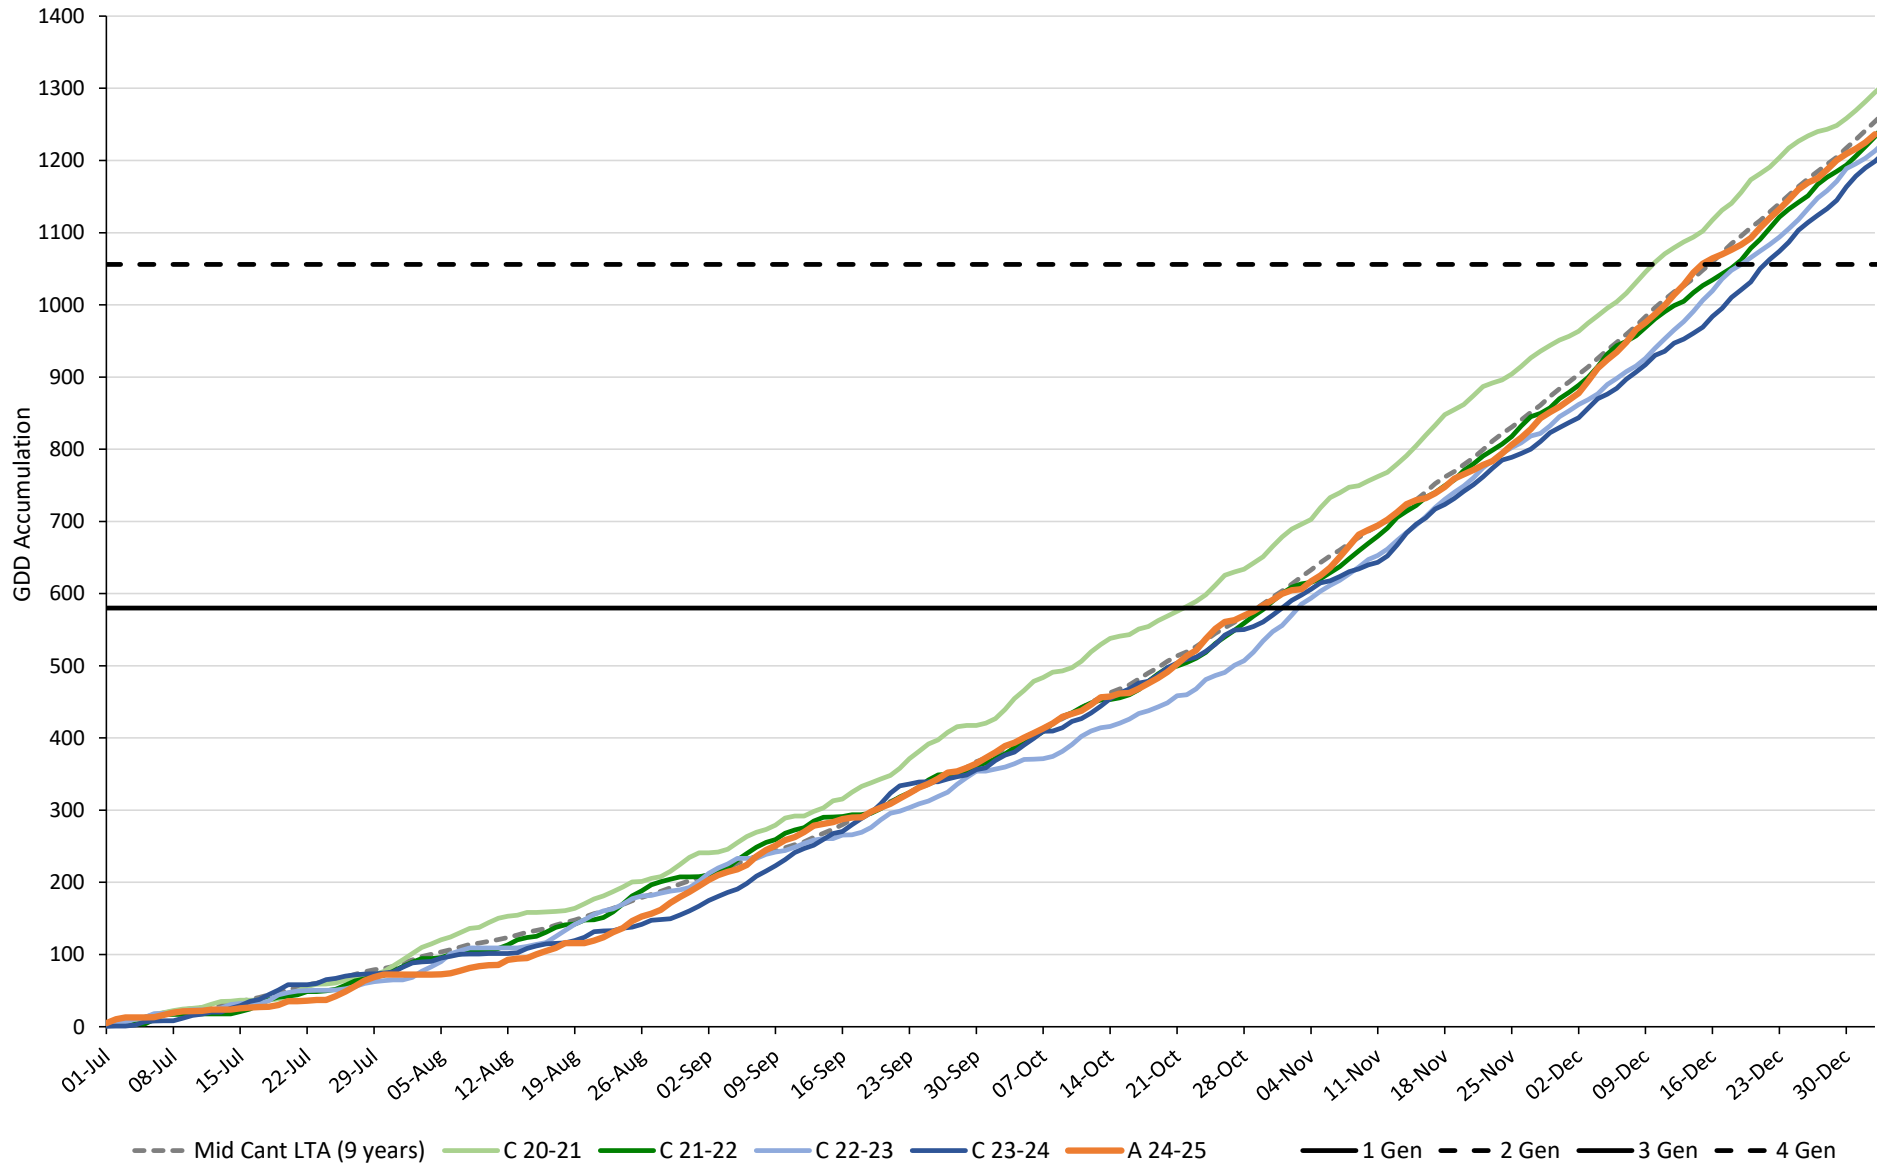

TPP GDD Accumulation in Mid Canterbury with Generations Marked (4.4°C Base)

C = Chertsey, A = Ashburton