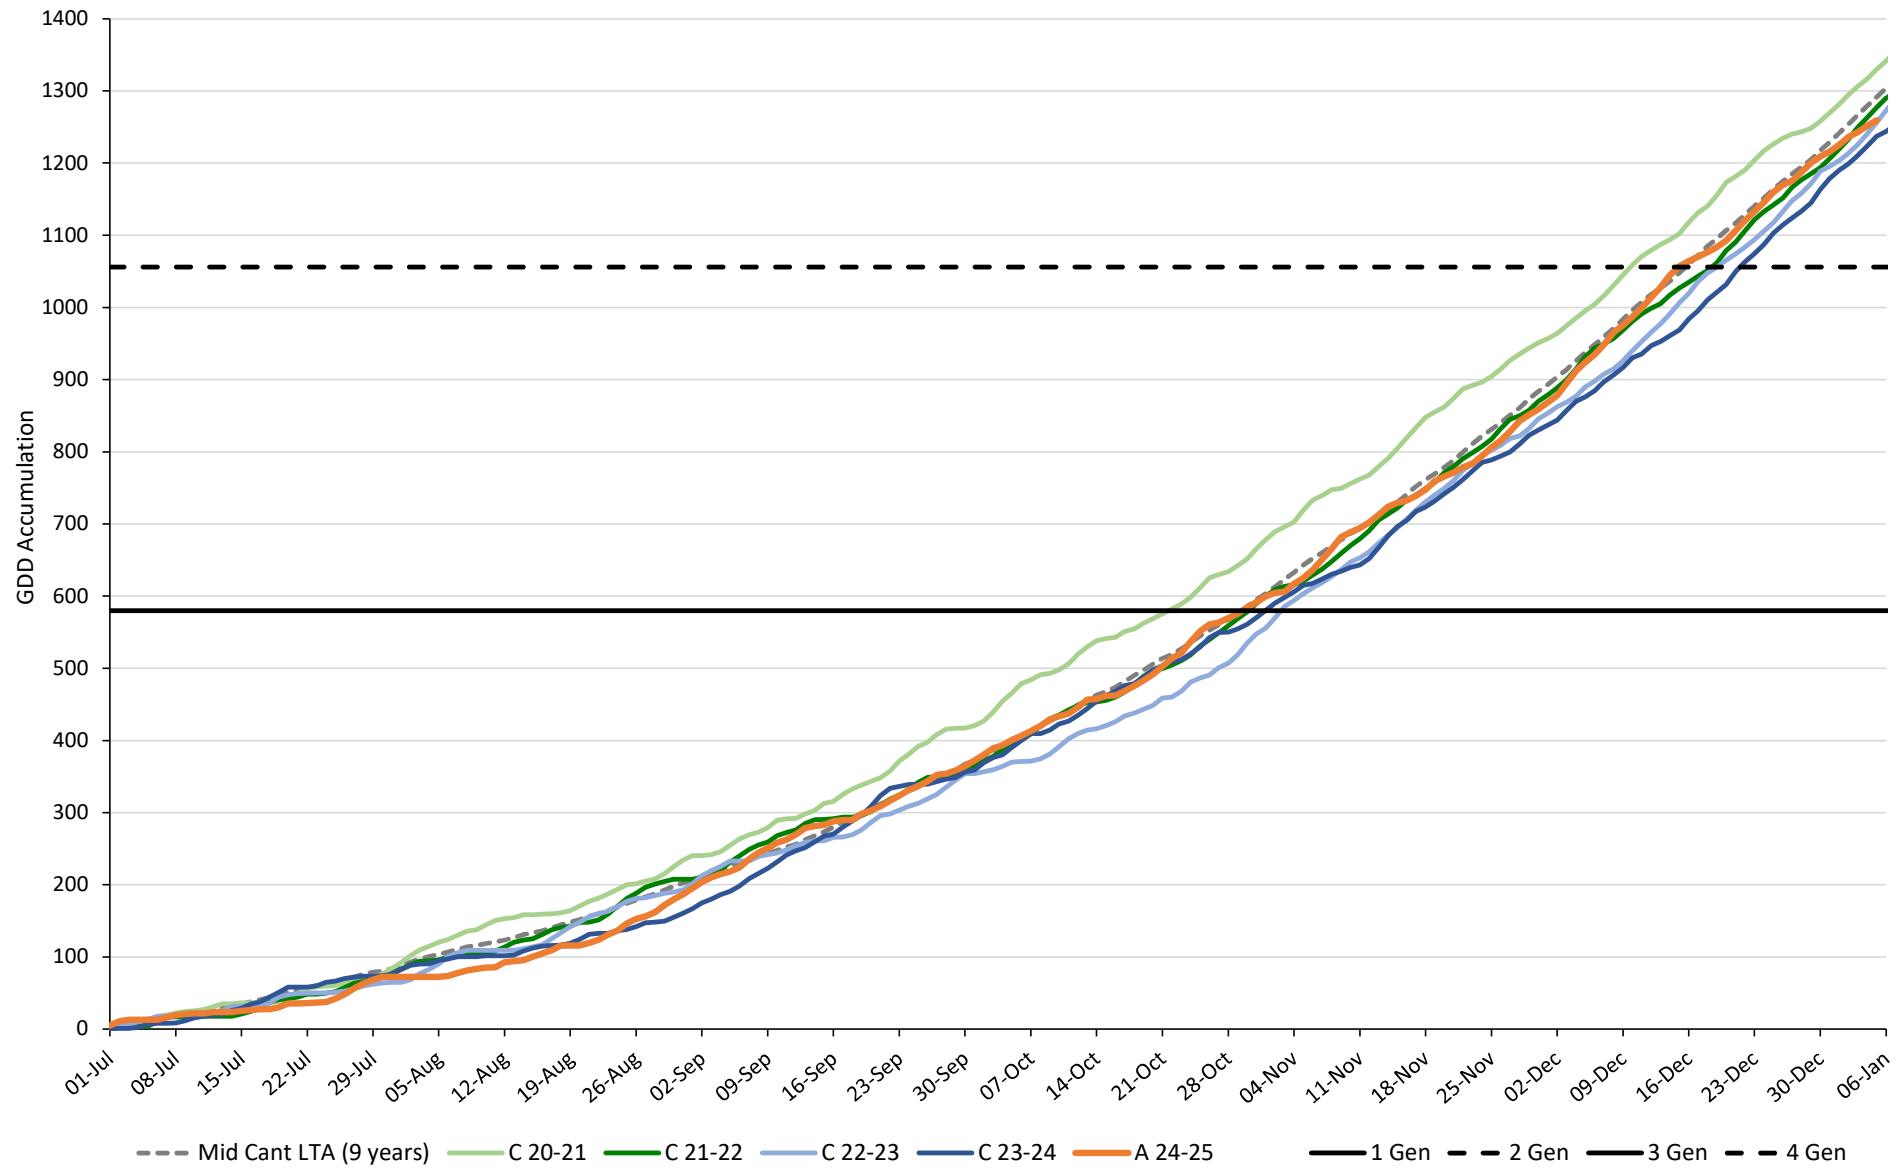

### TPP GDD Accumulation in Mid Canterbury with Generations Marked (4.4°C Base)

C = Chertsey, A = Ashburton