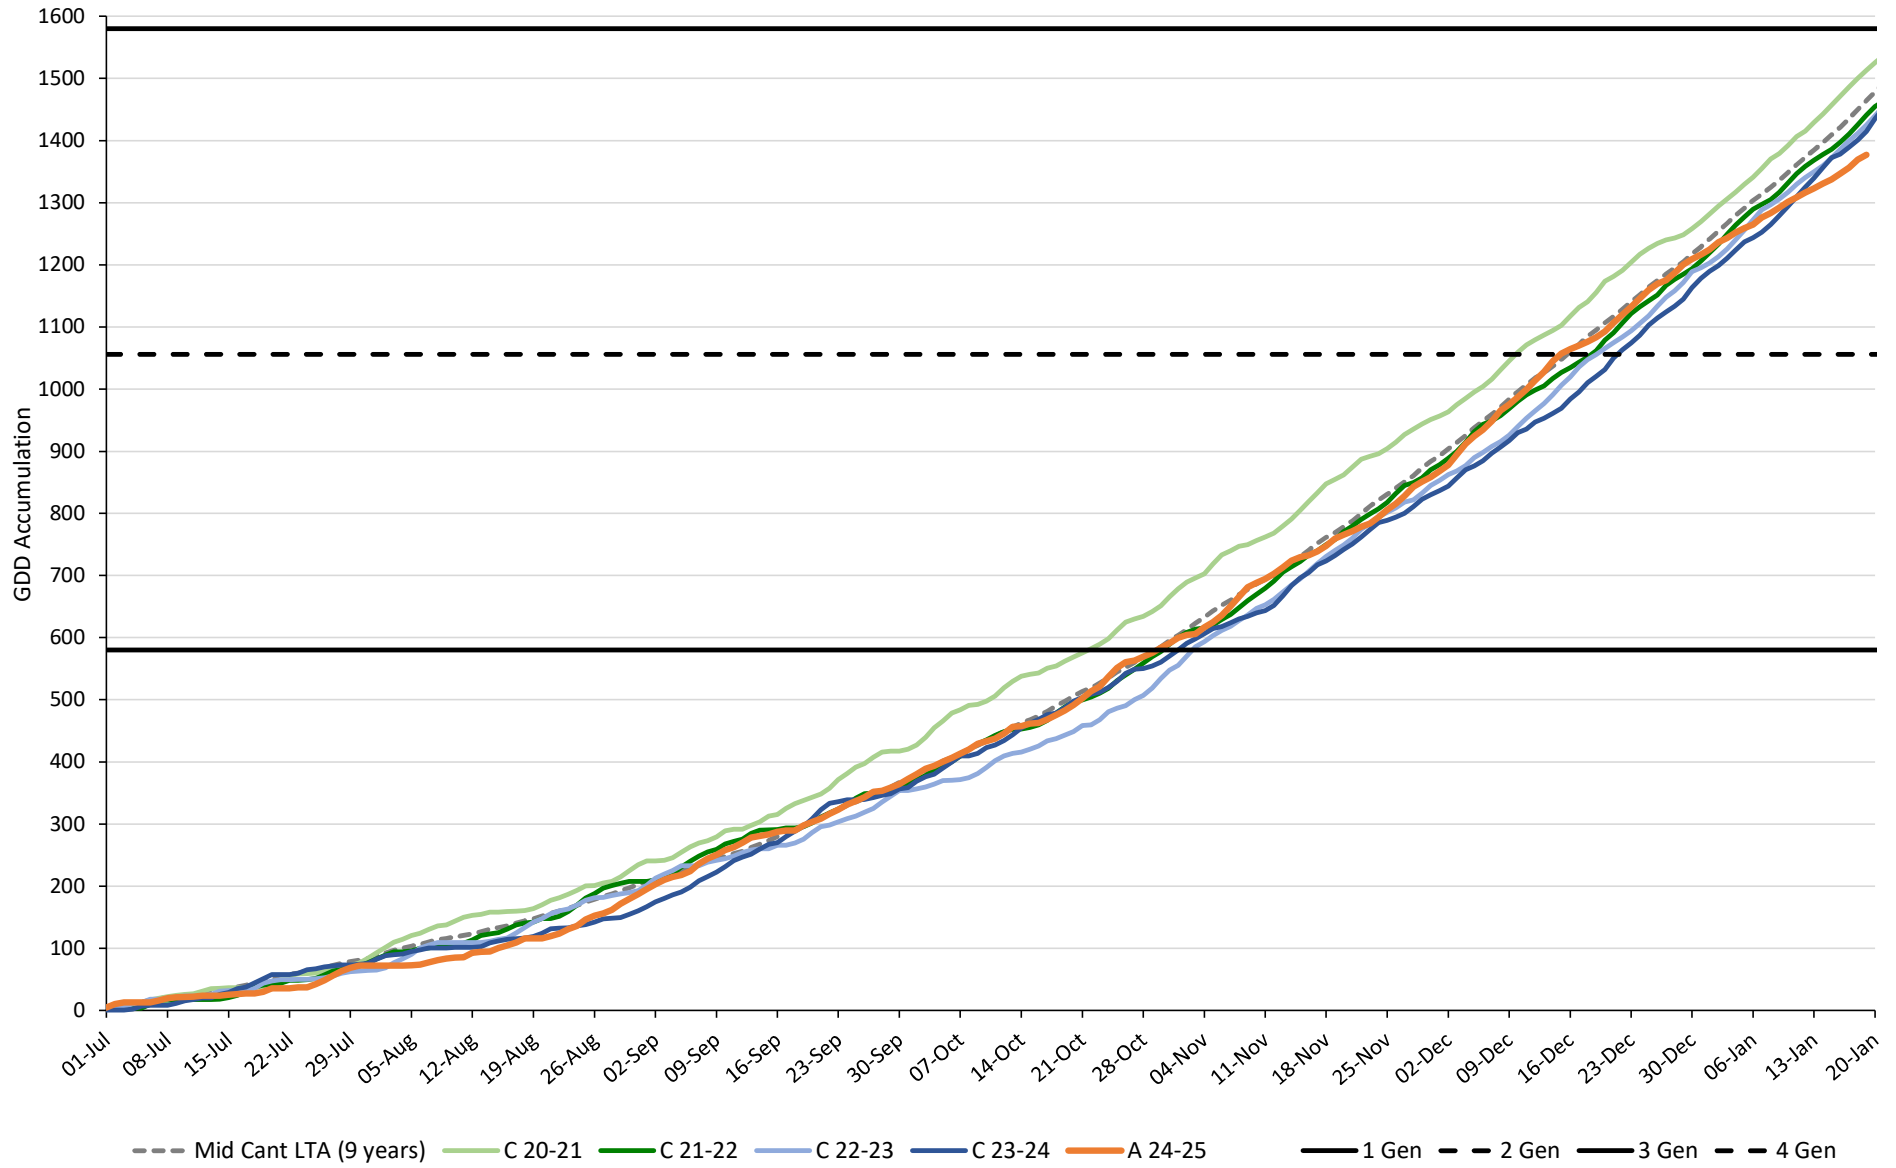

### TPP GDD Accumulation in Mid Canterbury with Generations Marked (4.4°C Base)

C = Chertsey, A = Ashburton