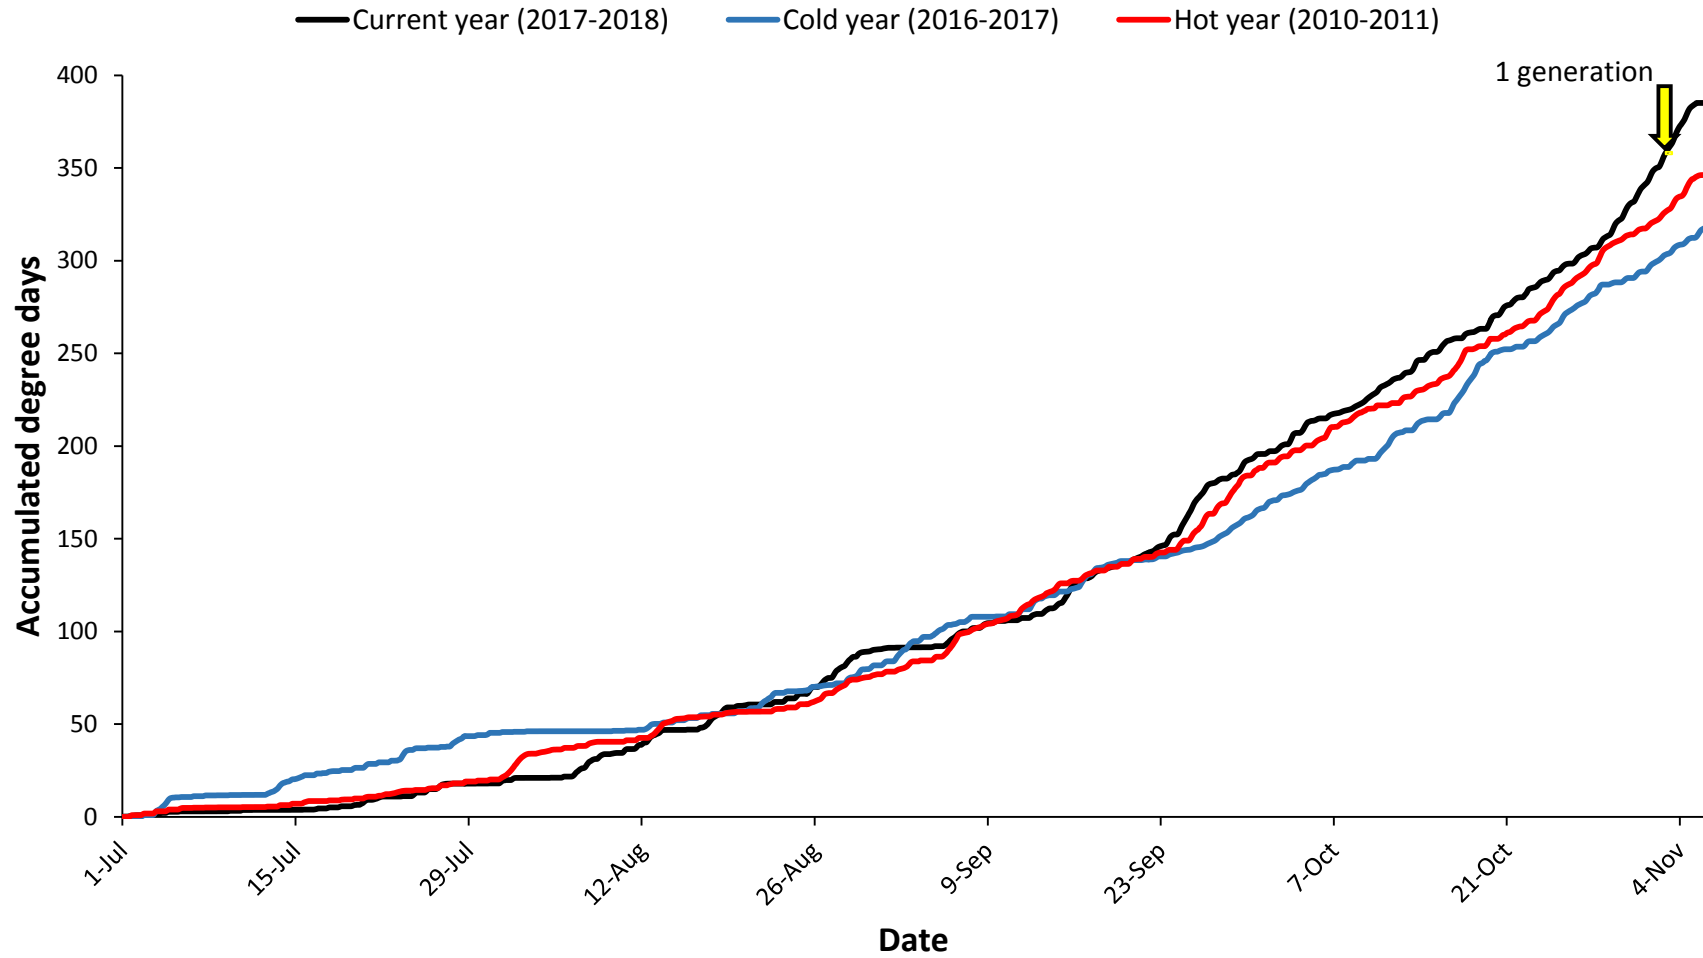

Pukekohe

— Current year (2017-2018) — Cold year (2009-2010) — Hot year (2007-2008)

Hawke's Bay

Matamata

Manawatu

— Current year (2017-2018) — Cold year (2006-2007) — Hot year (2007-2008)

Mid Canterbury

South Canterbury