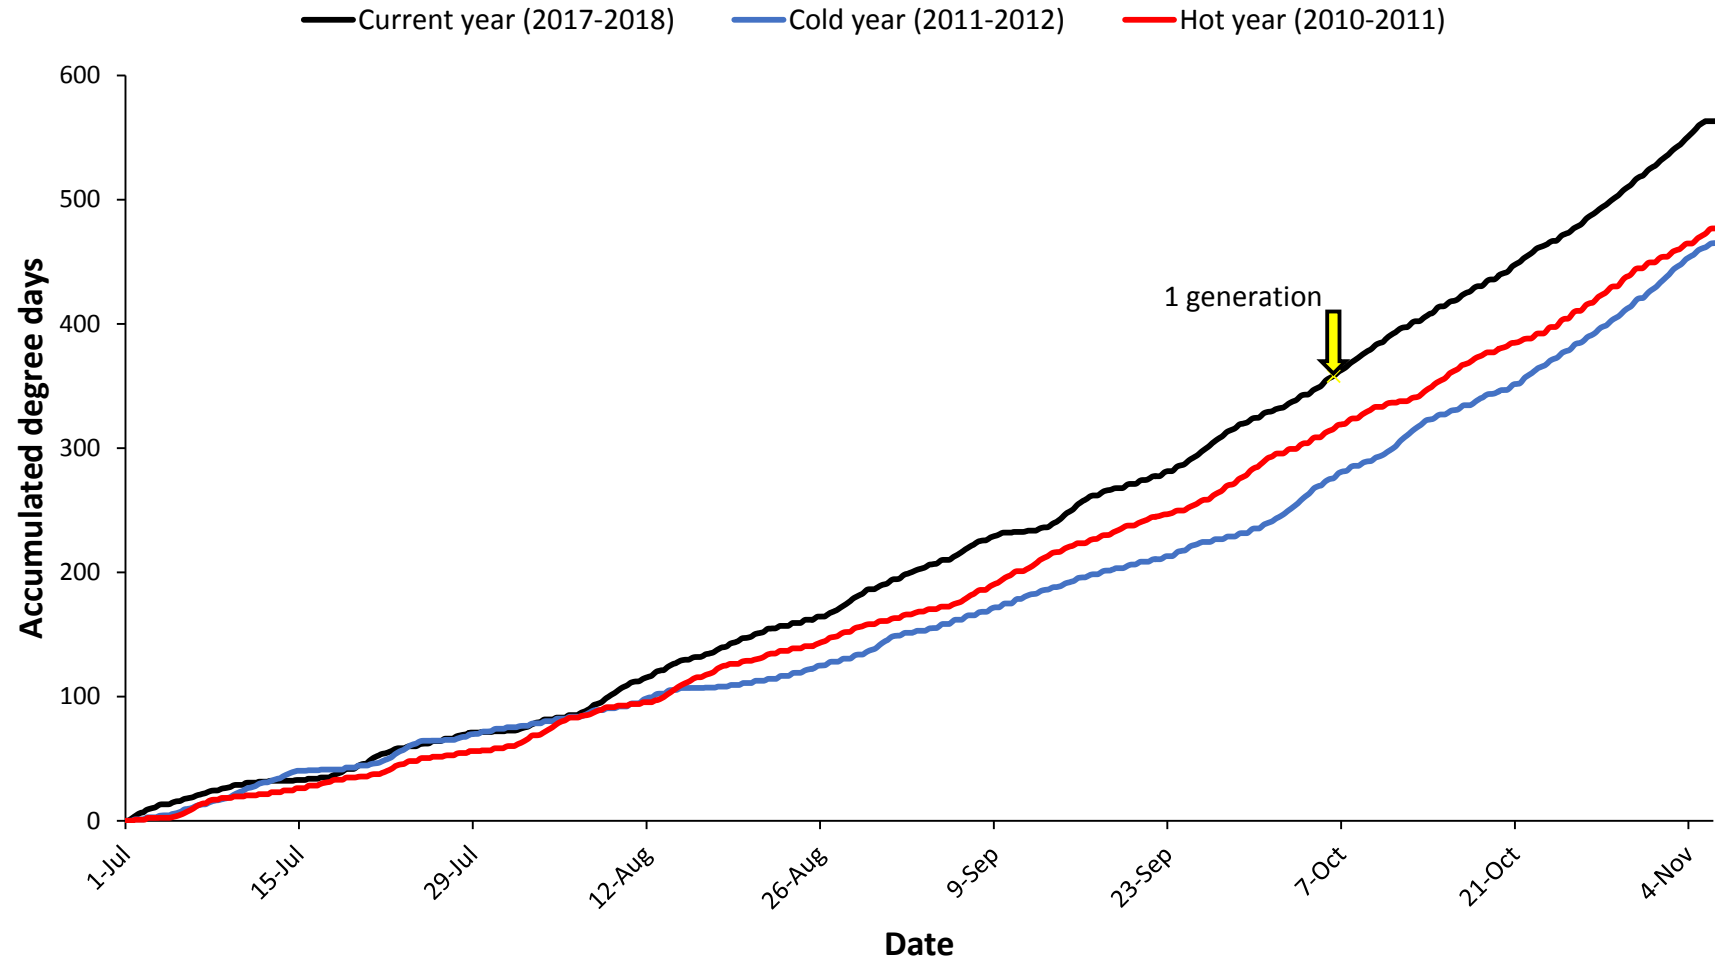

Pukekohe

— Current year (2017-2018) — Cold year (2009-2010) — Hot year (2007-2008)

Hawke's Bay

Matamata

Manawatu

— Current year (2017-2018) — Cold year (2006-2007) — Hot year (2007-2008)

Mid Canterbury

South Canterbury