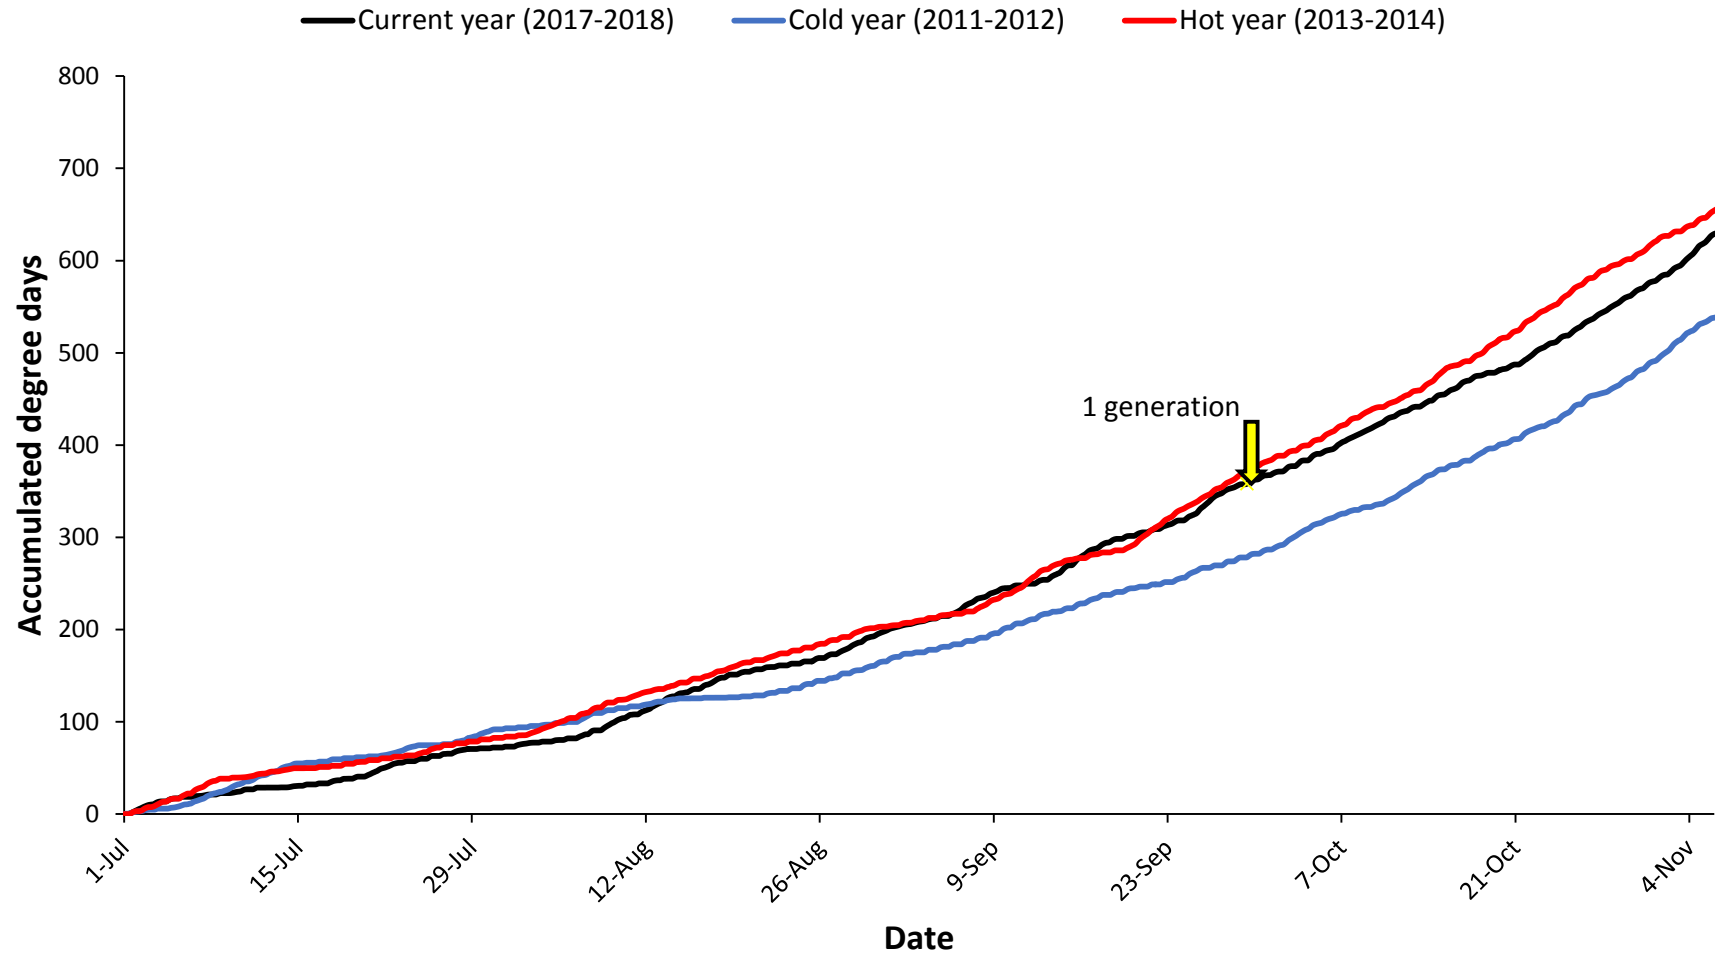

Pukekohe

— Current year (2017-2018) — Cold year (2009-2010) — Hot year (2007-2008)

Hawke's Bay

Matamata

Manawatu

— Current year (2017-2018) — Cold year (2006-2007) — Hot year (2007-2008)

Mid Canterbury

South Canterbury