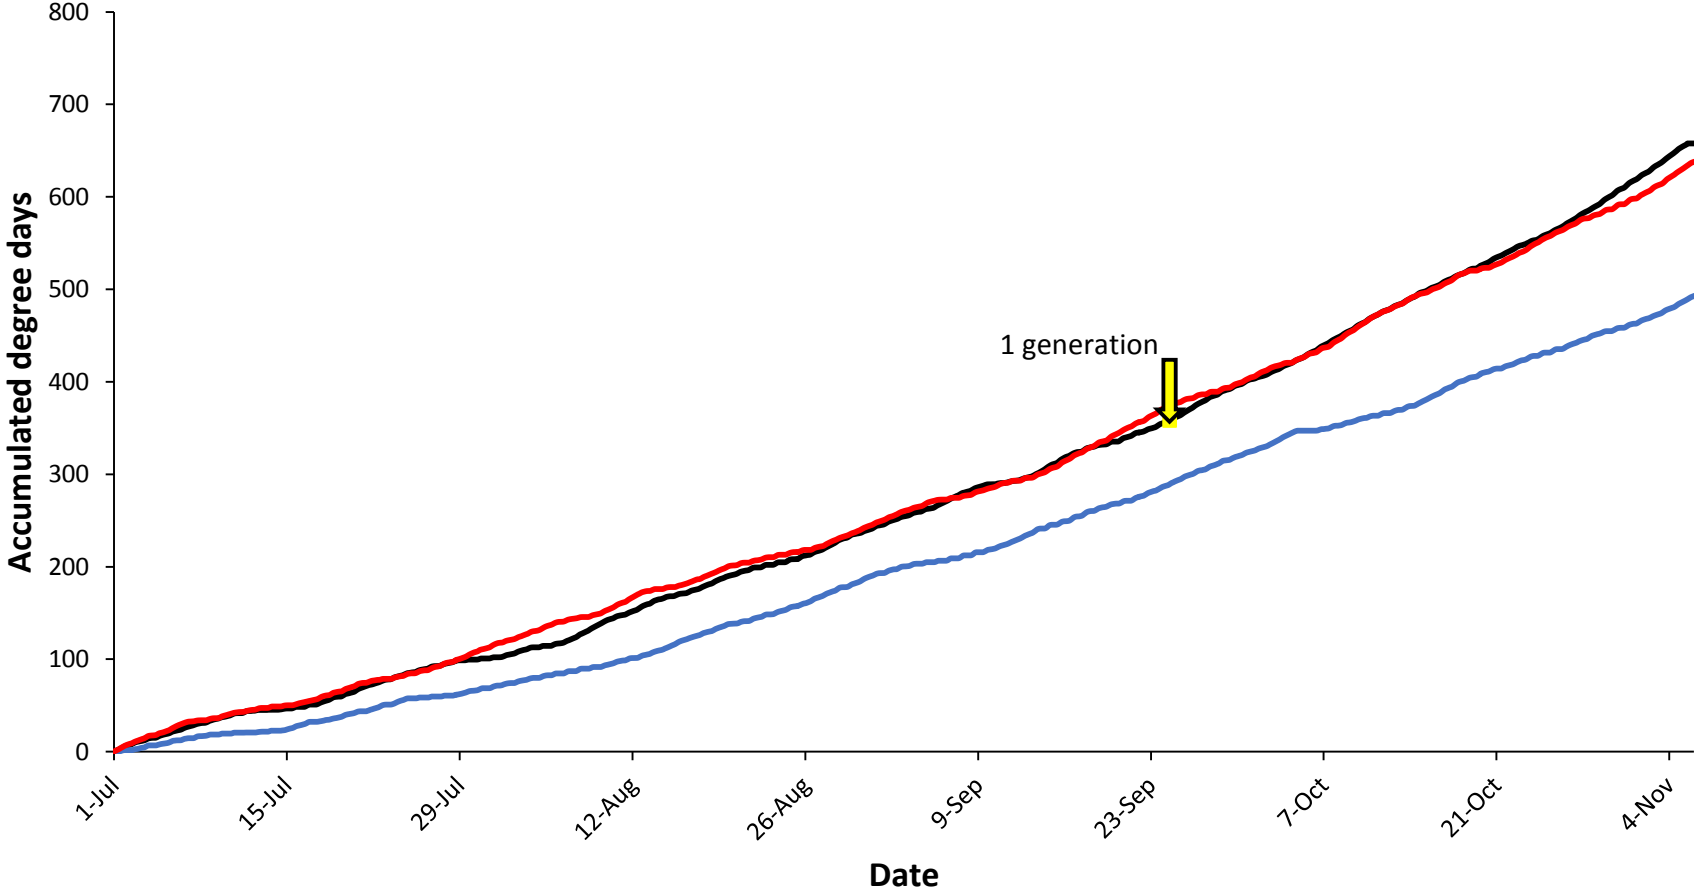

Pukekohe

— Current year (2017-2018) — Cold year (2009-2010) — Hot year (2007-2008)

Hawke's Bay

Matamata

Manawatu

— Current year (2017-2018) — Cold year (2006-2007) — Hot year (2007-2008)

Mid Canterbury

South Canterbury