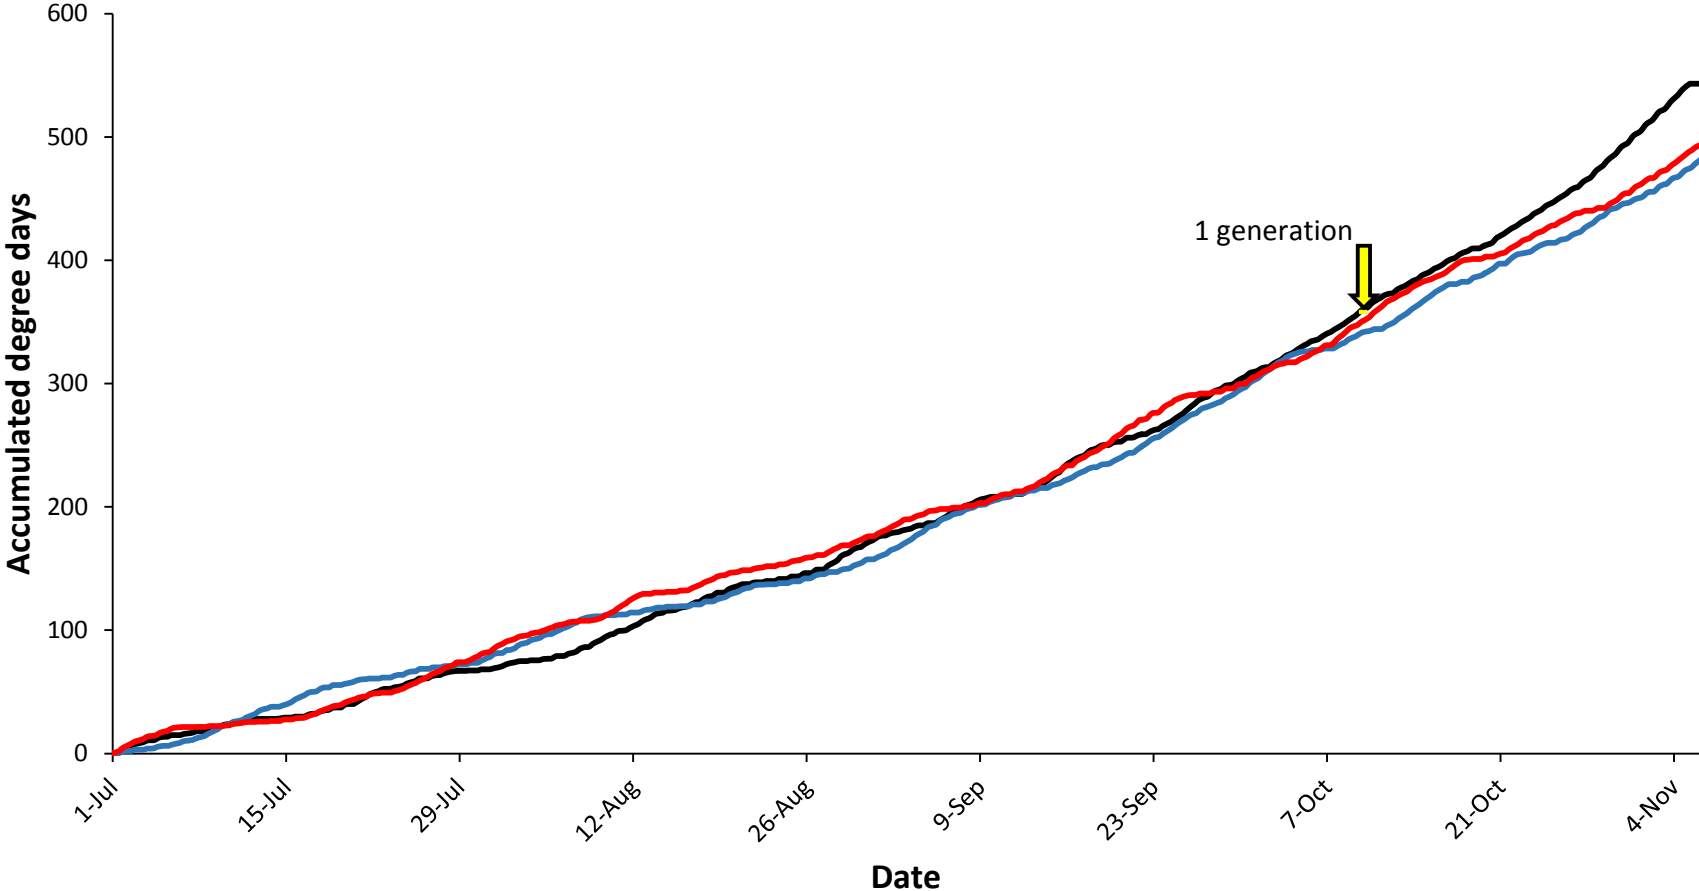

Pukekohe

— Current year (2017-2018) — Cold year (2009-2010) — Hot year (2007-2008)

Hawke's Bay

Matamata

Manawatu

— Current year (2017-2018) — Cold year (2006-2007) — Hot year (2007-2008)

Mid Canterbury

South Canterbury