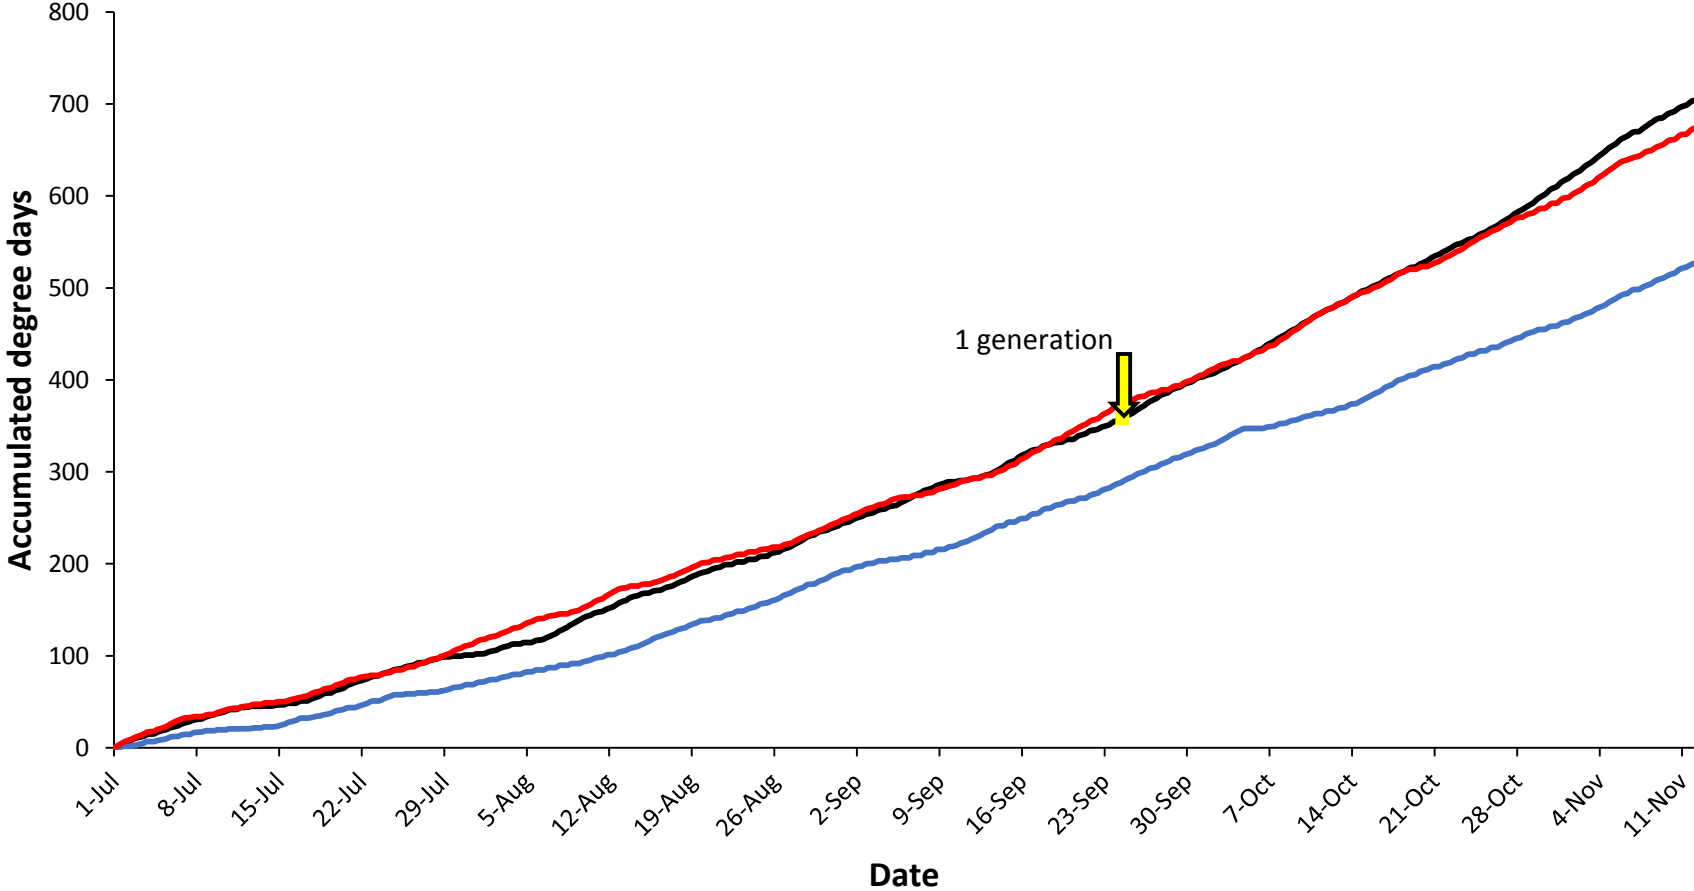

Pukekohe

— Current year (2017-2018) — Cold year (2009-2010) — Hot year (2007-2008)

Hawke's Bay

Matamata

Manawatu

— Current year (2017-2018) — Cold year (2006-2007) — Hot year (2007-2008)

Mid Canterbury

— Current year (2017-2018) — Cold year (2016-2017) — Hot year (2010-2011)

South Canterbury

— Current year (2017-2018) — Cold year (2011-2012) — Hot year (2007-2008)