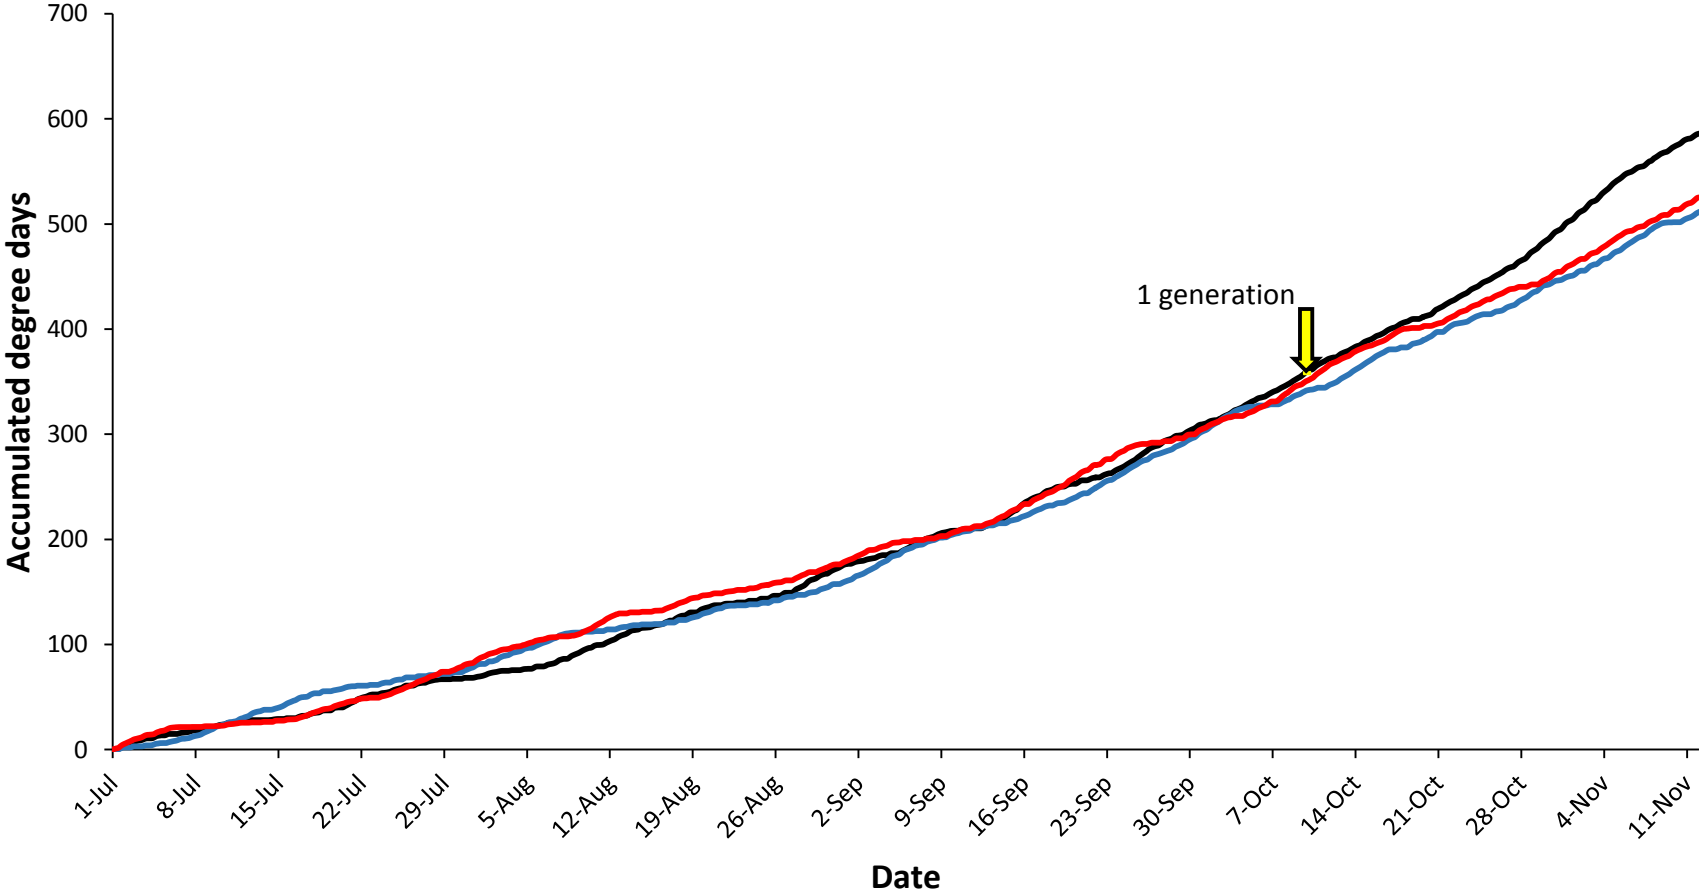

Pukekohe

— Current year (2017-2018) — Cold year (2009-2010) — Hot year (2007-2008)

Hawke's Bay

Matamata

Manawatu

— Current year (2017-2018) — Cold year (2006-2007) — Hot year (2007-2008)

Mid Canterbury

— Current year (2017-2018) — Cold year (2016-2017) — Hot year (2010-2011)

South Canterbury

— Current year (2017-2018) — Cold year (2011-2012) — Hot year (2007-2008)