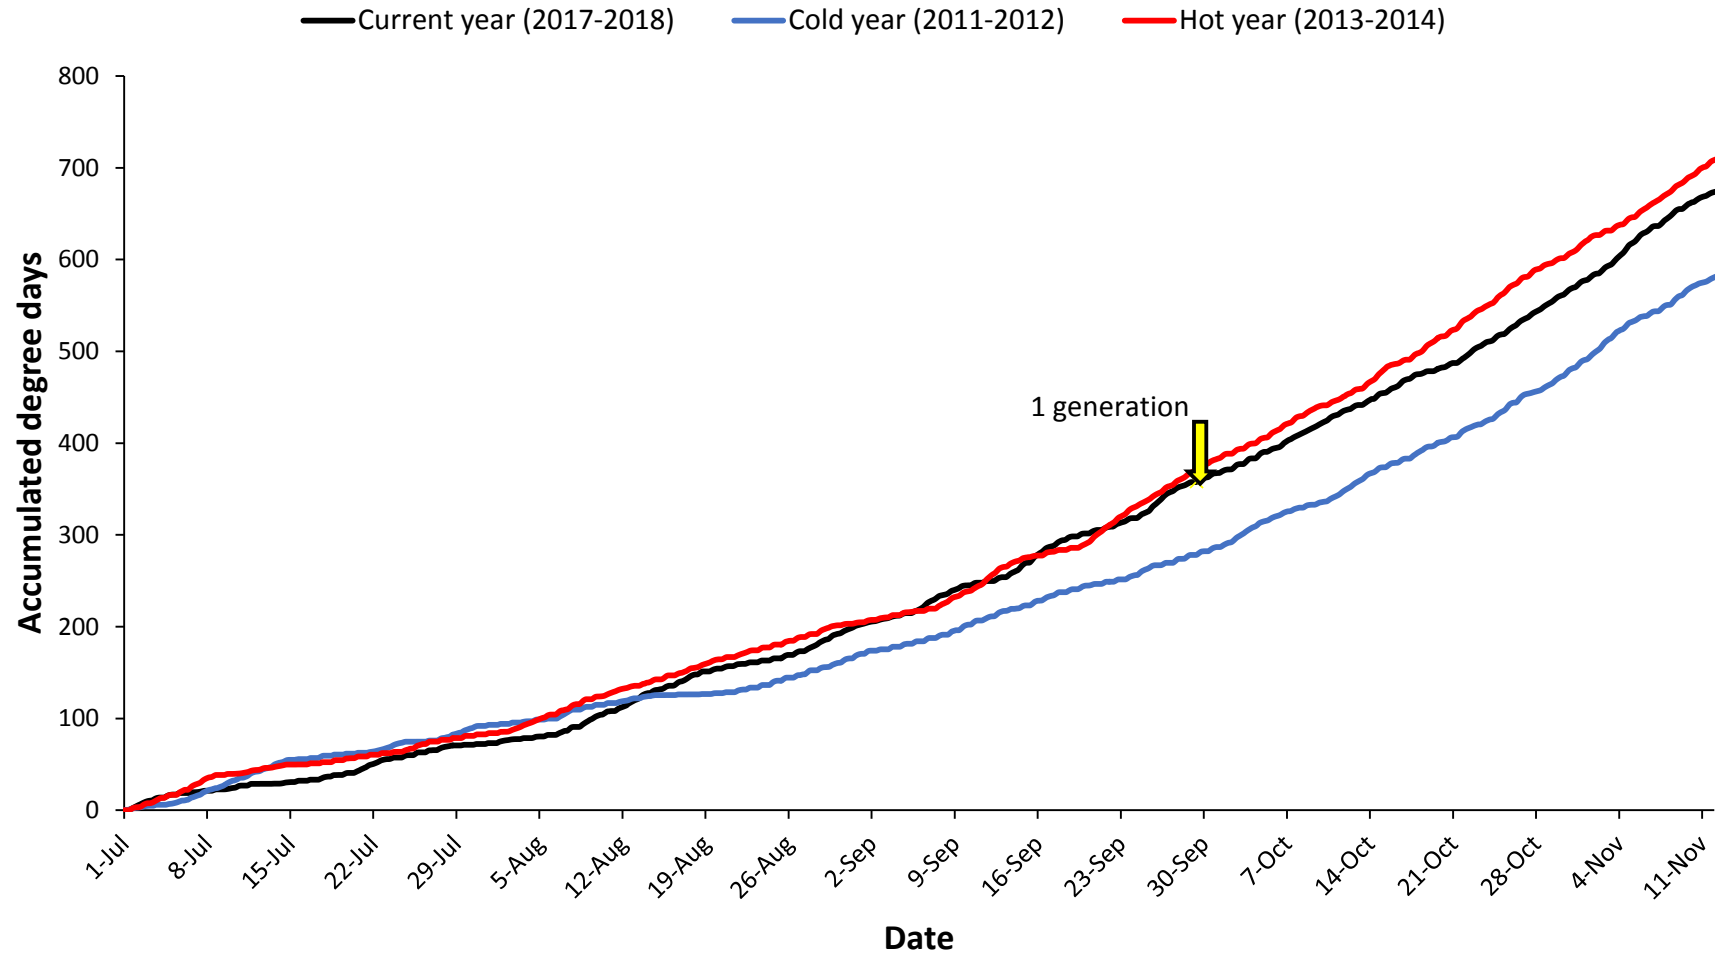

Pukekohe

— Current year (2017-2018) — Cold year (2009-2010) — Hot year (2007-2008)

Hawke's Bay

Matamata

Manawatu

— Current year (2017-2018) — Cold year (2006-2007) — Hot year (2007-2008)

Mid Canterbury

— Current year (2017-2018) — Cold year (2016-2017) — Hot year (2010-2011)

South Canterbury

— Current year (2017-2018) — Cold year (2011-2012) — Hot year (2007-2008)