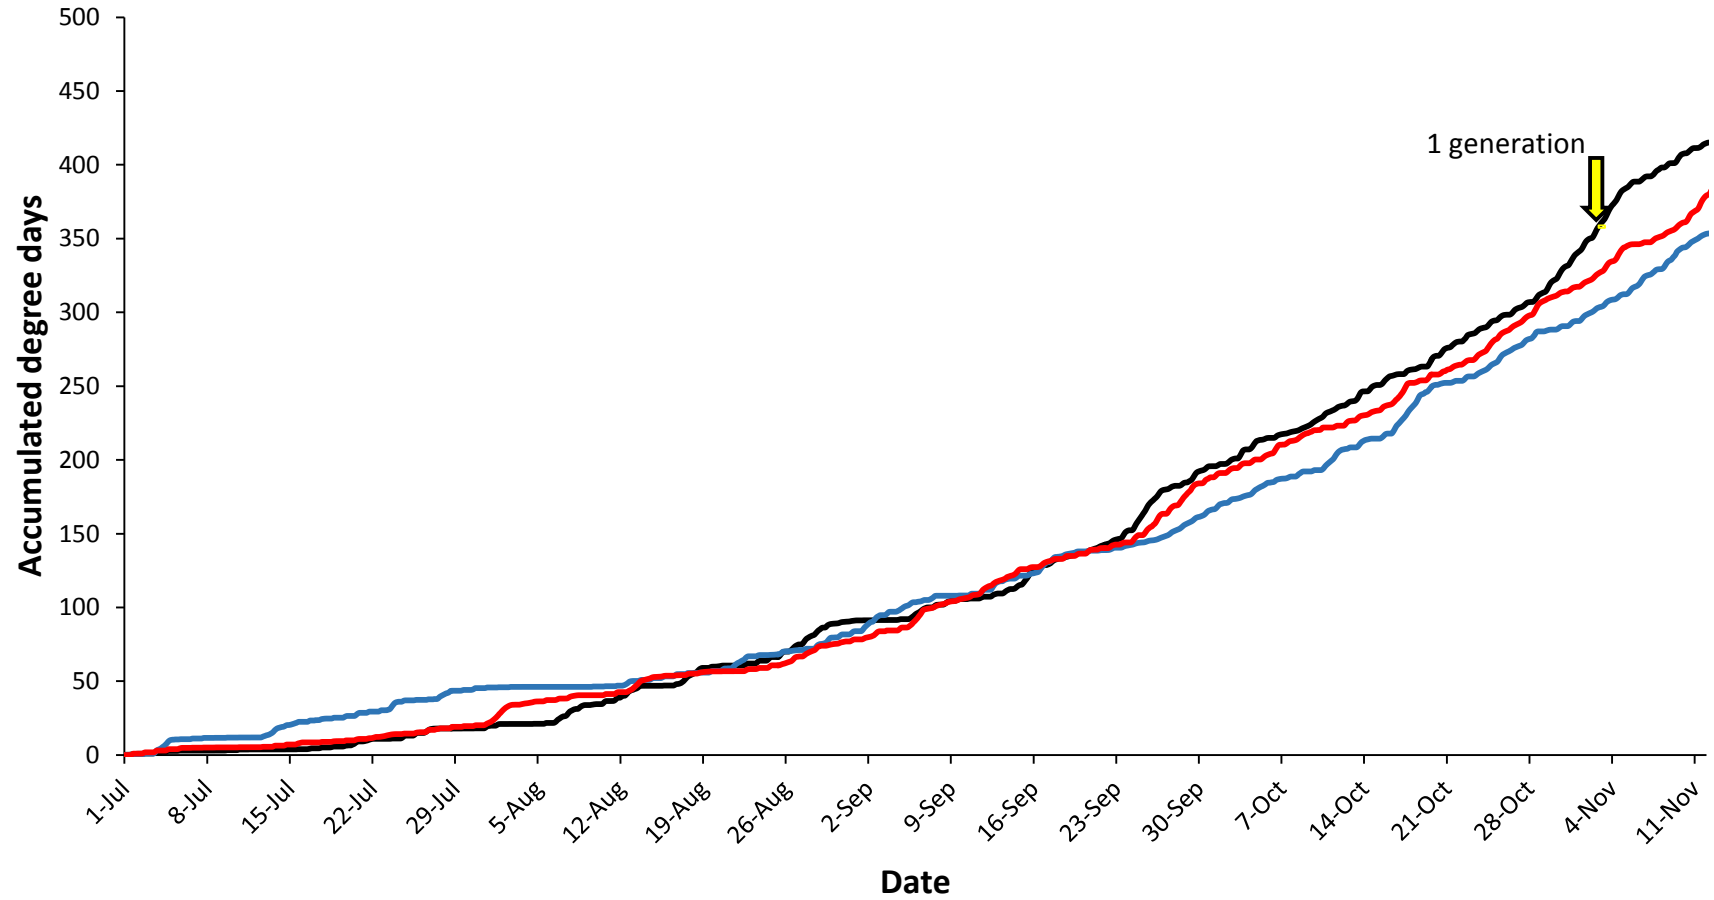

Pukekohe

— Current year (2017-2018) — Cold year (2009-2010) — Hot year (2007-2008)

Hawke's Bay

Matamata

Manawatu

— Current year (2017-2018) — Cold year (2006-2007) — Hot year (2007-2008)

Mid Canterbury

— Current year (2017-2018) — Cold year (2016-2017) — Hot year (2010-2011)

South Canterbury

— Current year (2017-2018) — Cold year (2011-2012) — Hot year (2007-2008)