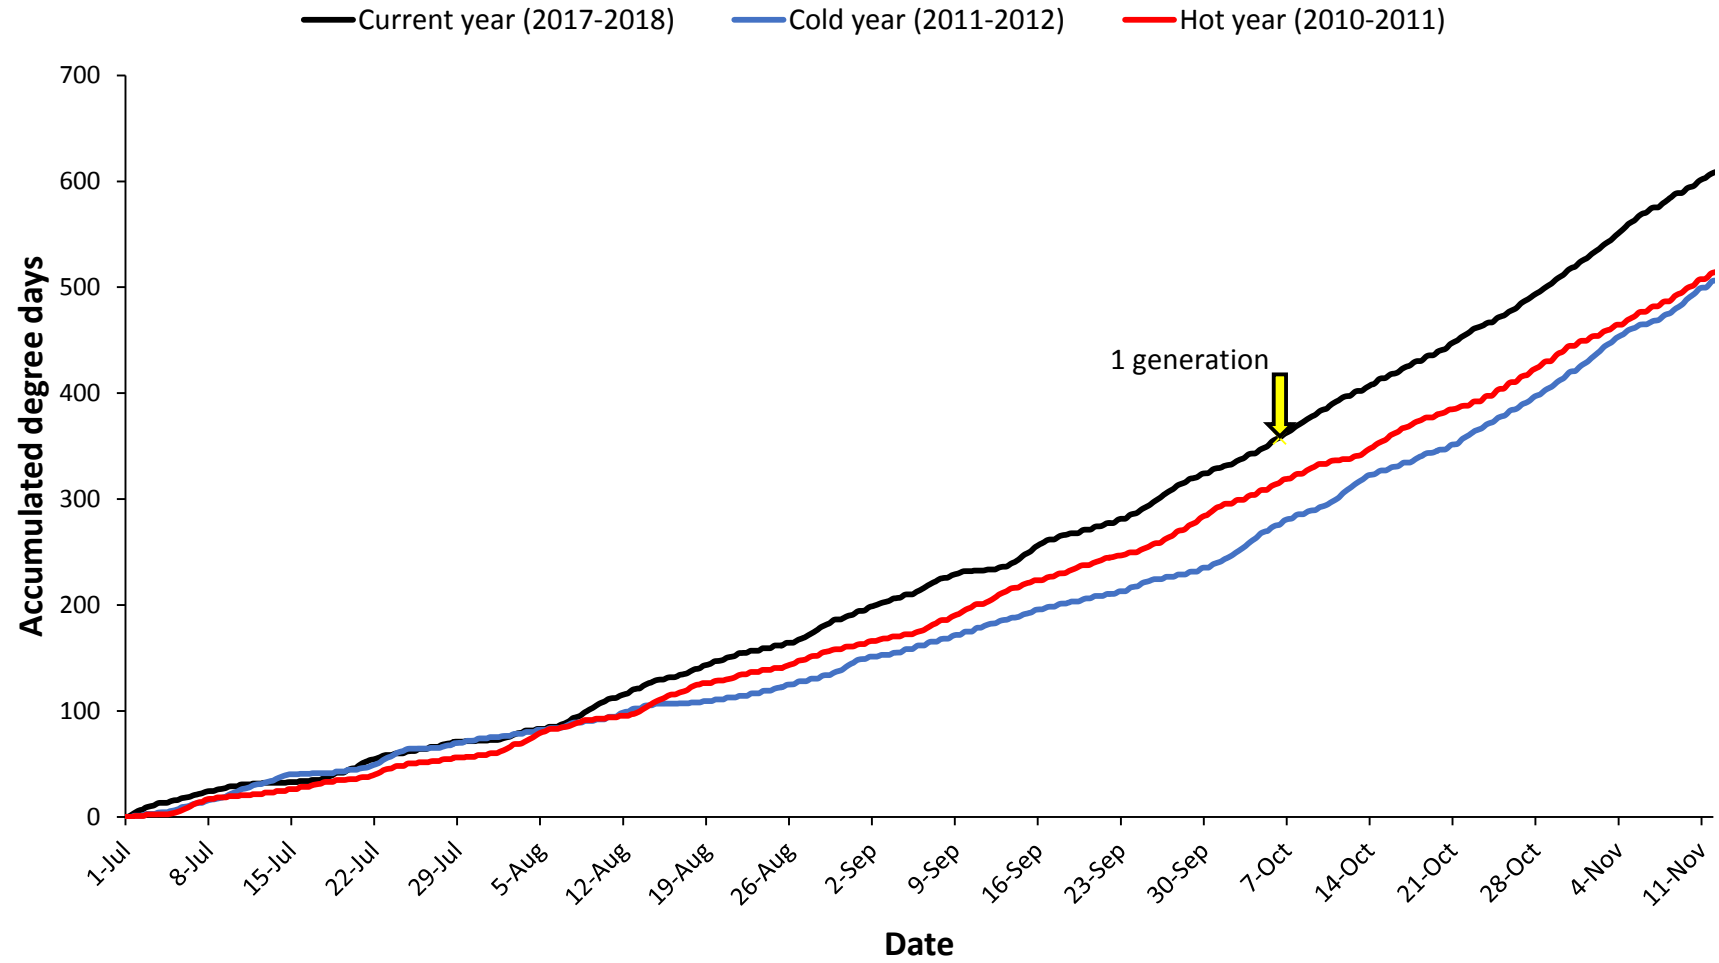

Pukekohe

— Current year (2017-2018) — Cold year (2009-2010) — Hot year (2007-2008)

Hawke's Bay

Matamata

Manawatu

— Current year (2017-2018) — Cold year (2006-2007) — Hot year (2007-2008)

Mid Canterbury

— Current year (2017-2018) — Cold year (2016-2017) — Hot year (2010-2011)

South Canterbury

— Current year (2017-2018) — Cold year (2011-2012) — Hot year (2007-2008)