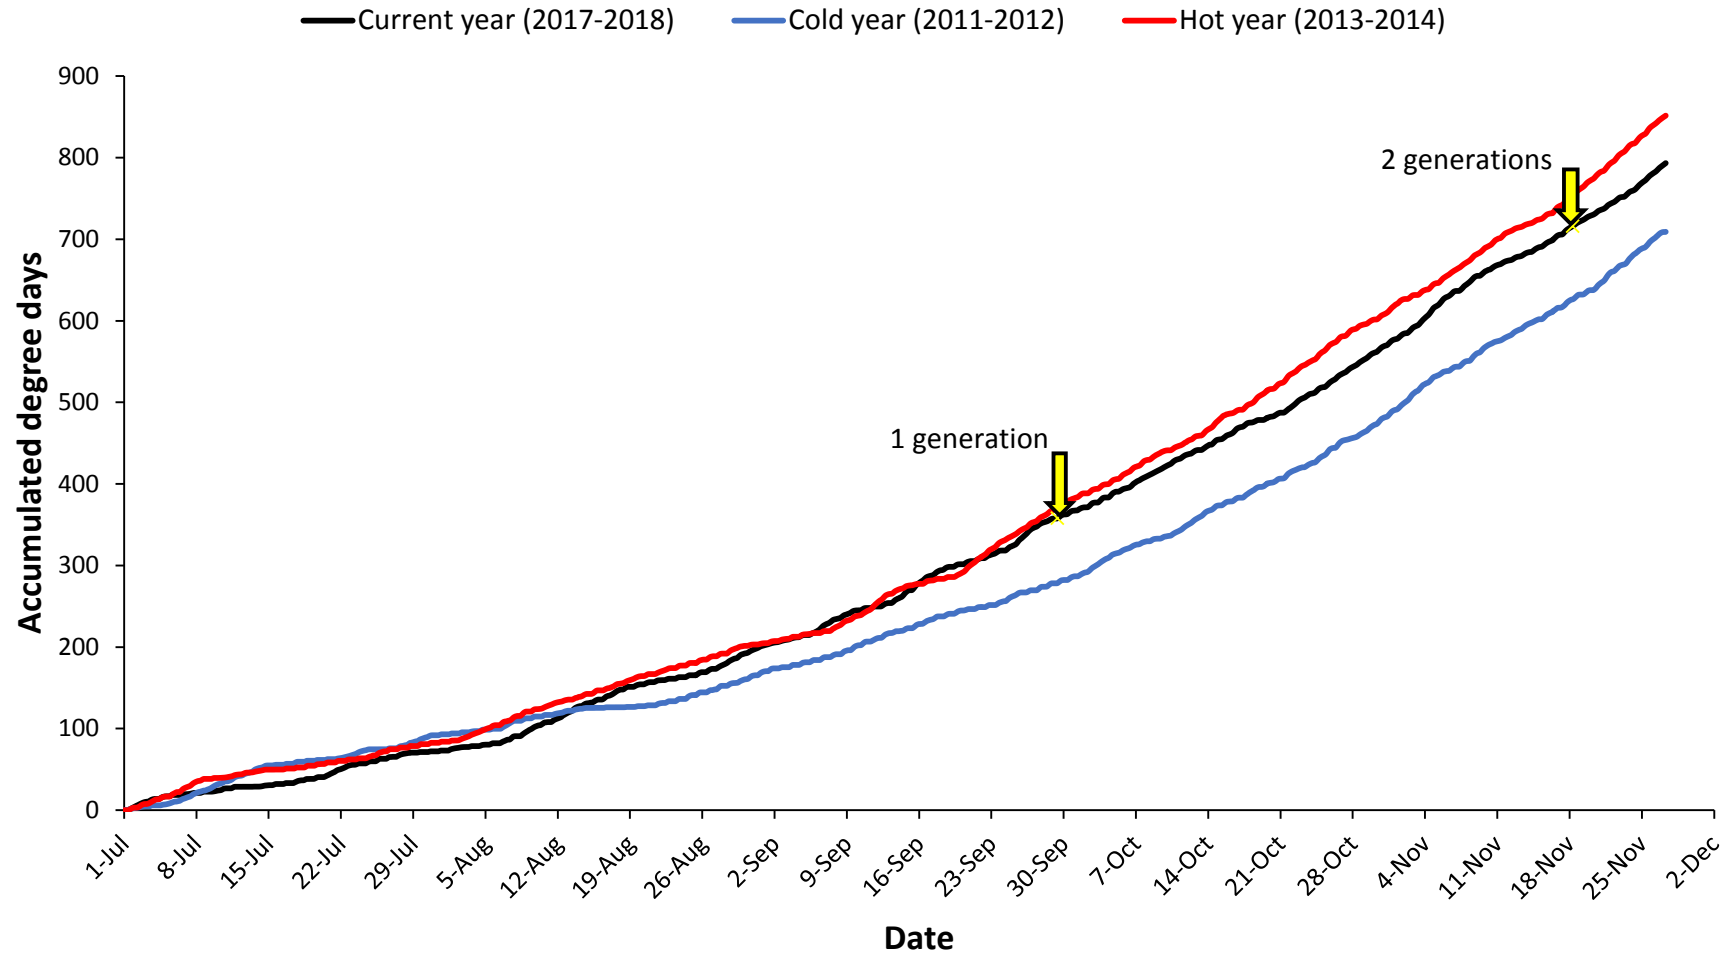

Pukekohe

— Current year (2017-2018) — Cold year (2009-2010) — Hot year (2007-2008)

Hawke's Bay

Matamata

Manawatu

— Current year (2017-2018) — Cold year (2006-2007) — Hot year (2007-2008)

Mid Canterbury

— Current year (2017-2018) — Cold year (2016-2017) — Hot year (2010-2011)

South Canterbury

— Current year (2017-2018) — Cold year (2011-2012) — Hot year (2007-2008)