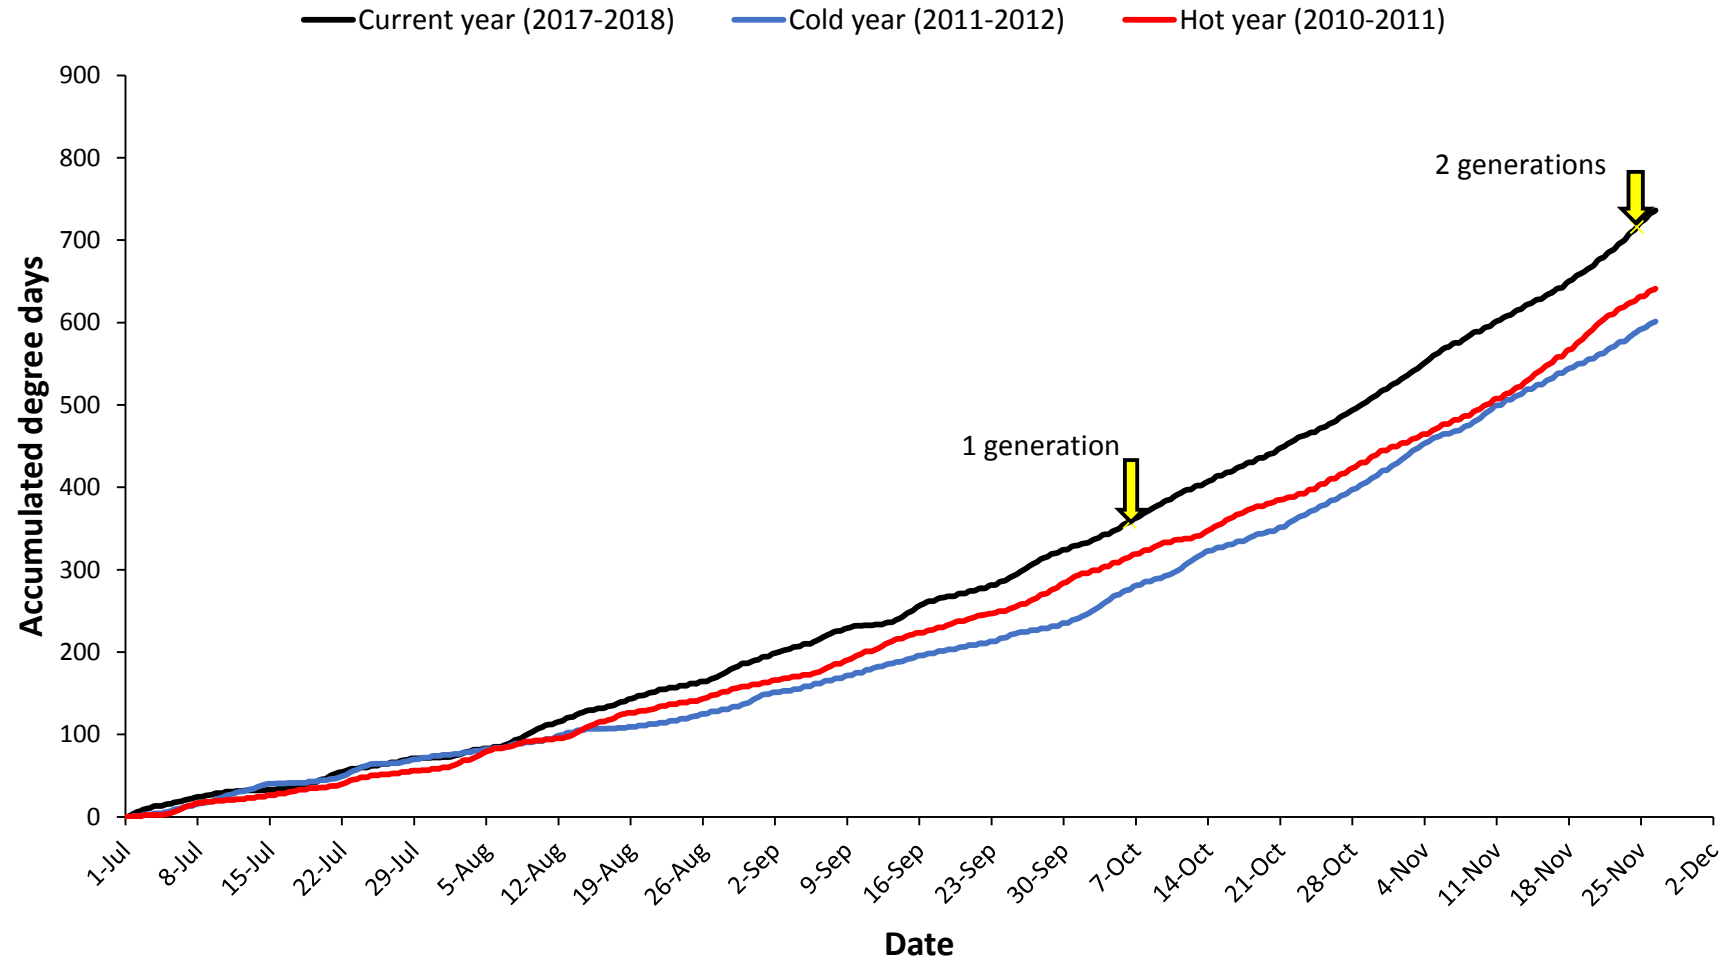

Pukekohe

— Current year (2017-2018) — Cold year (2009-2010) — Hot year (2007-2008)

Hawke's Bay

Matamata

Manawatu

— Current year (2017-2018) — Cold year (2006-2007) — Hot year (2007-2008)

Mid Canterbury

— Current year (2017-2018) — Cold year (2016-2017) — Hot year (2010-2011)

South Canterbury

— Current year (2017-2018) — Cold year (2011-2012) — Hot year (2007-2008)