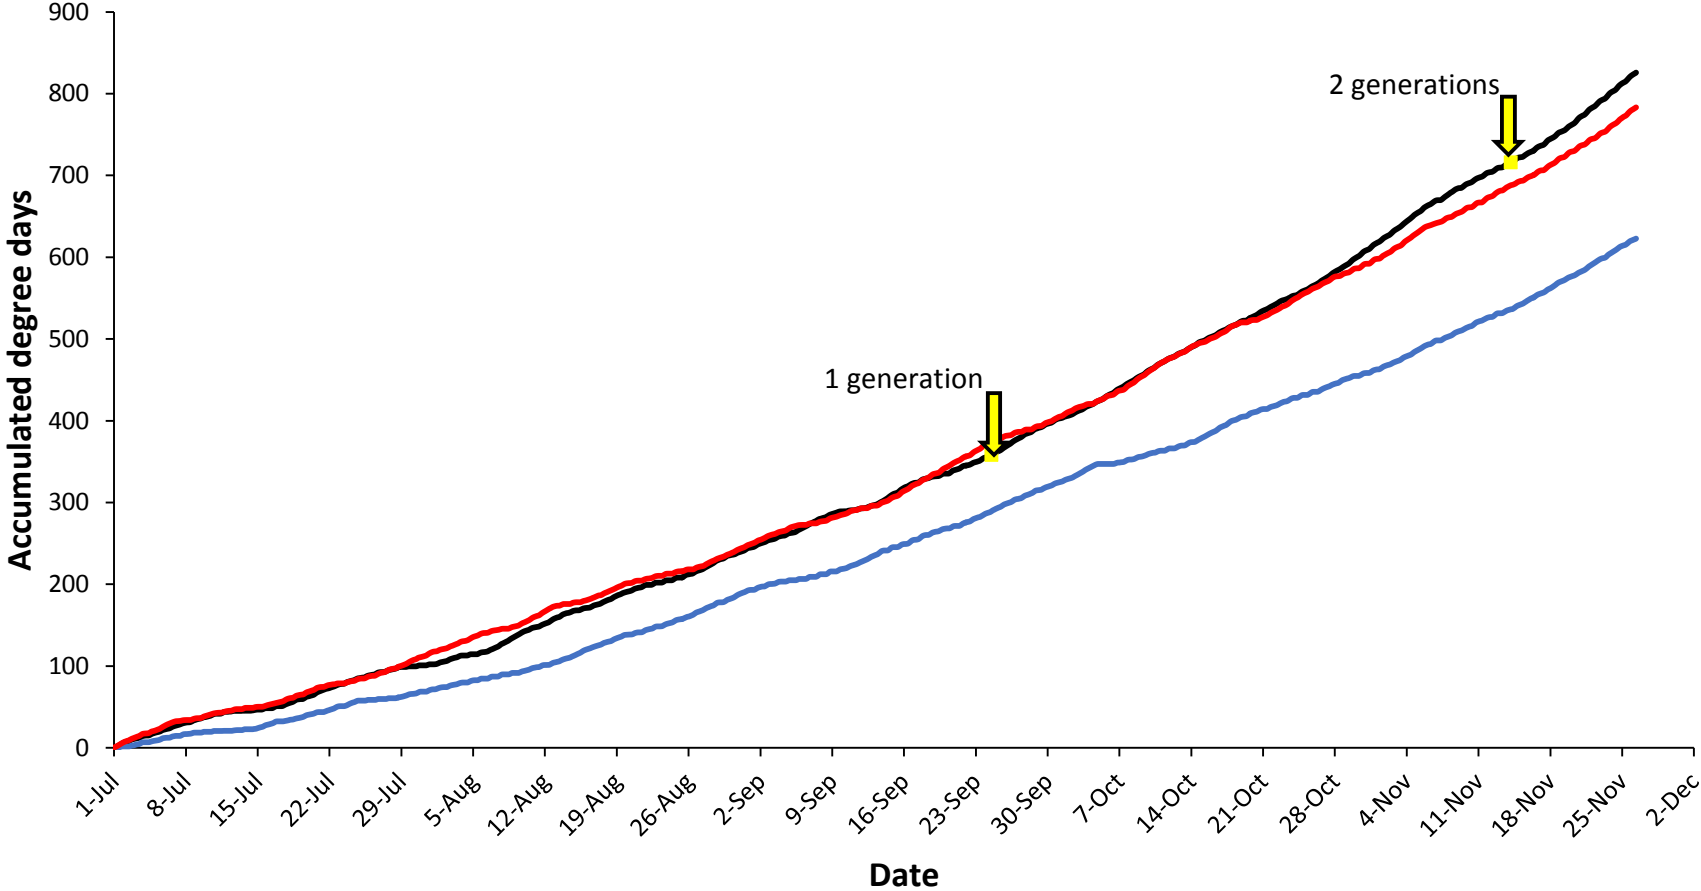

Pukekohe

— Current year (2017-2018) — Cold year (2009-2010) — Hot year (2007-2008)

Hawke's Bay

Matamata

Manawatu

— Current year (2017-2018) — Cold year (2006-2007) — Hot year (2007-2008)

Mid Canterbury

— Current year (2017-2018) — Cold year (2016-2017) — Hot year (2010-2011)

South Canterbury

— Current year (2017-2018) — Cold year (2011-2012) — Hot year (2007-2008)