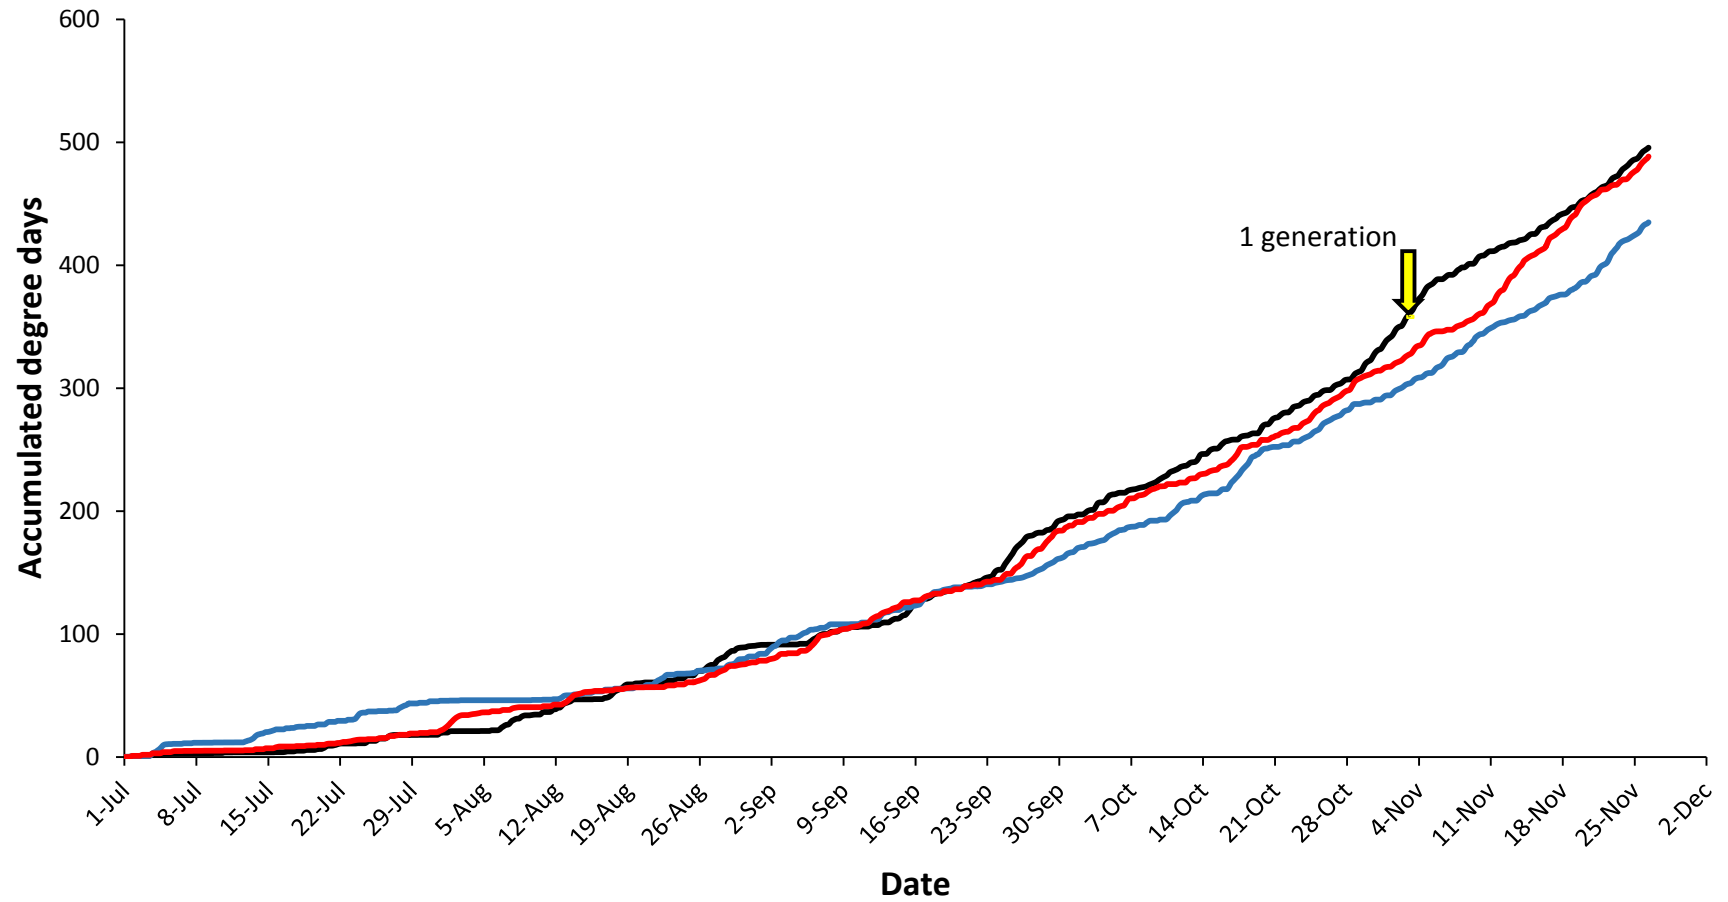

Pukekohe

— Current year (2017-2018) — Cold year (2009-2010) — Hot year (2007-2008)

Hawke's Bay

Matamata

Manawatu

— Current year (2017-2018) — Cold year (2006-2007) — Hot year (2007-2008)

Mid Canterbury

— Current year (2017-2018) — Cold year (2016-2017) — Hot year (2010-2011)

South Canterbury

— Current year (2017-2018) — Cold year (2011-2012) — Hot year (2007-2008)