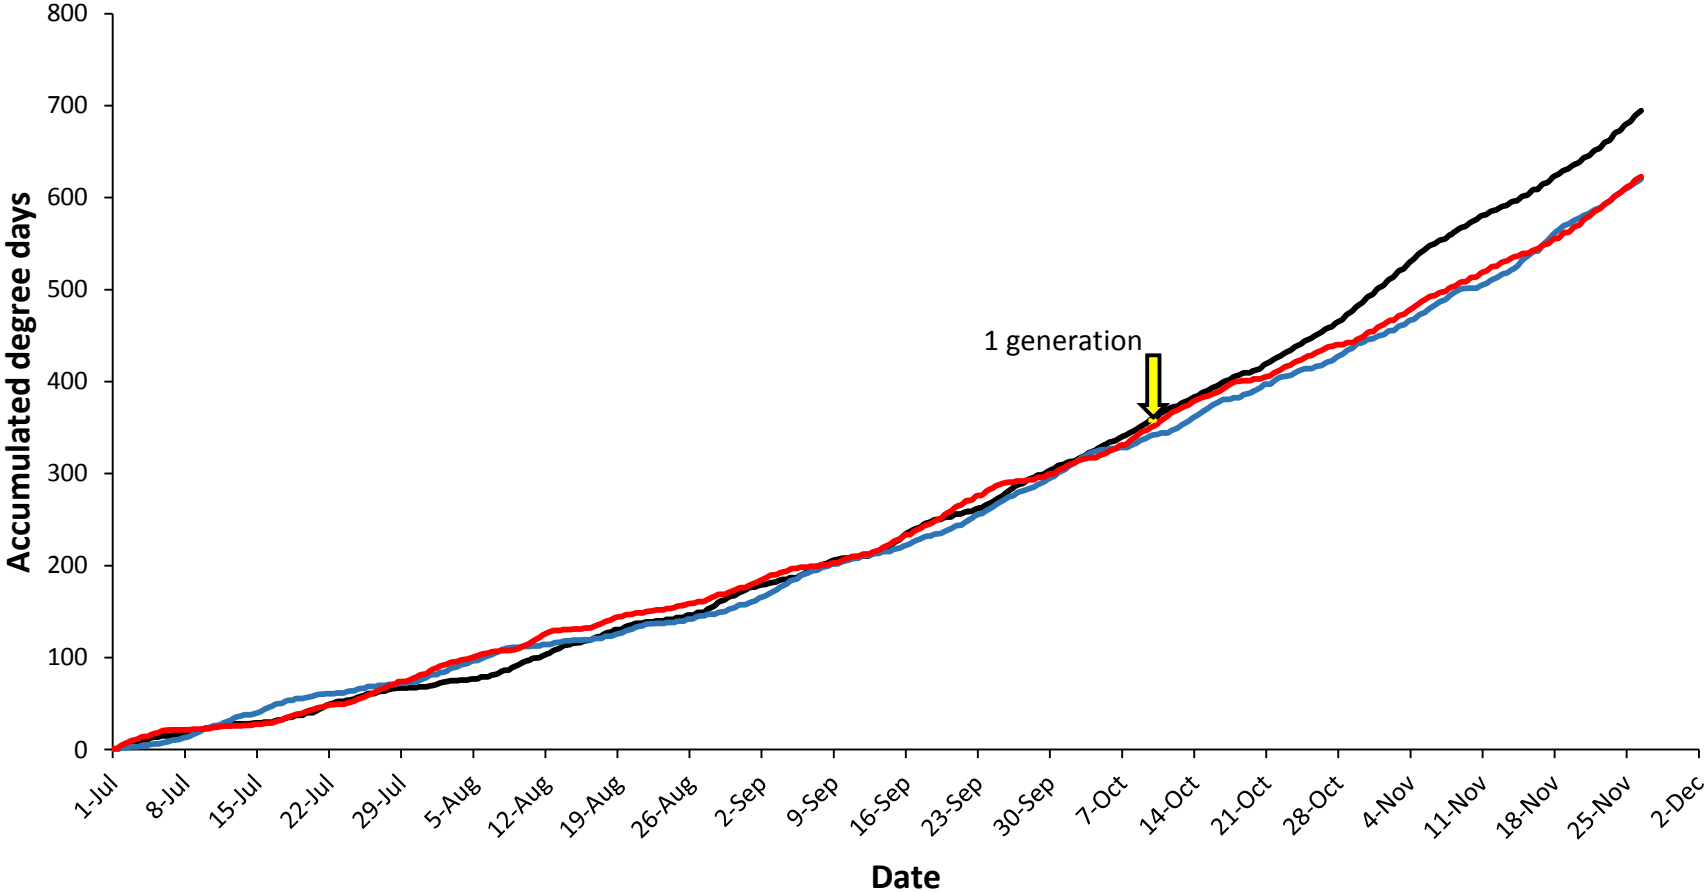

Pukekohe

— Current year (2017-2018) — Cold year (2009-2010) — Hot year (2007-2008)

Hawke's Bay

Matamata

Manawatu

— Current year (2017-2018) — Cold year (2006-2007) — Hot year (2007-2008)

Mid Canterbury

— Current year (2017-2018) — Cold year (2016-2017) — Hot year (2010-2011)

South Canterbury

— Current year (2017-2018) — Cold year (2011-2012) — Hot year (2007-2008)