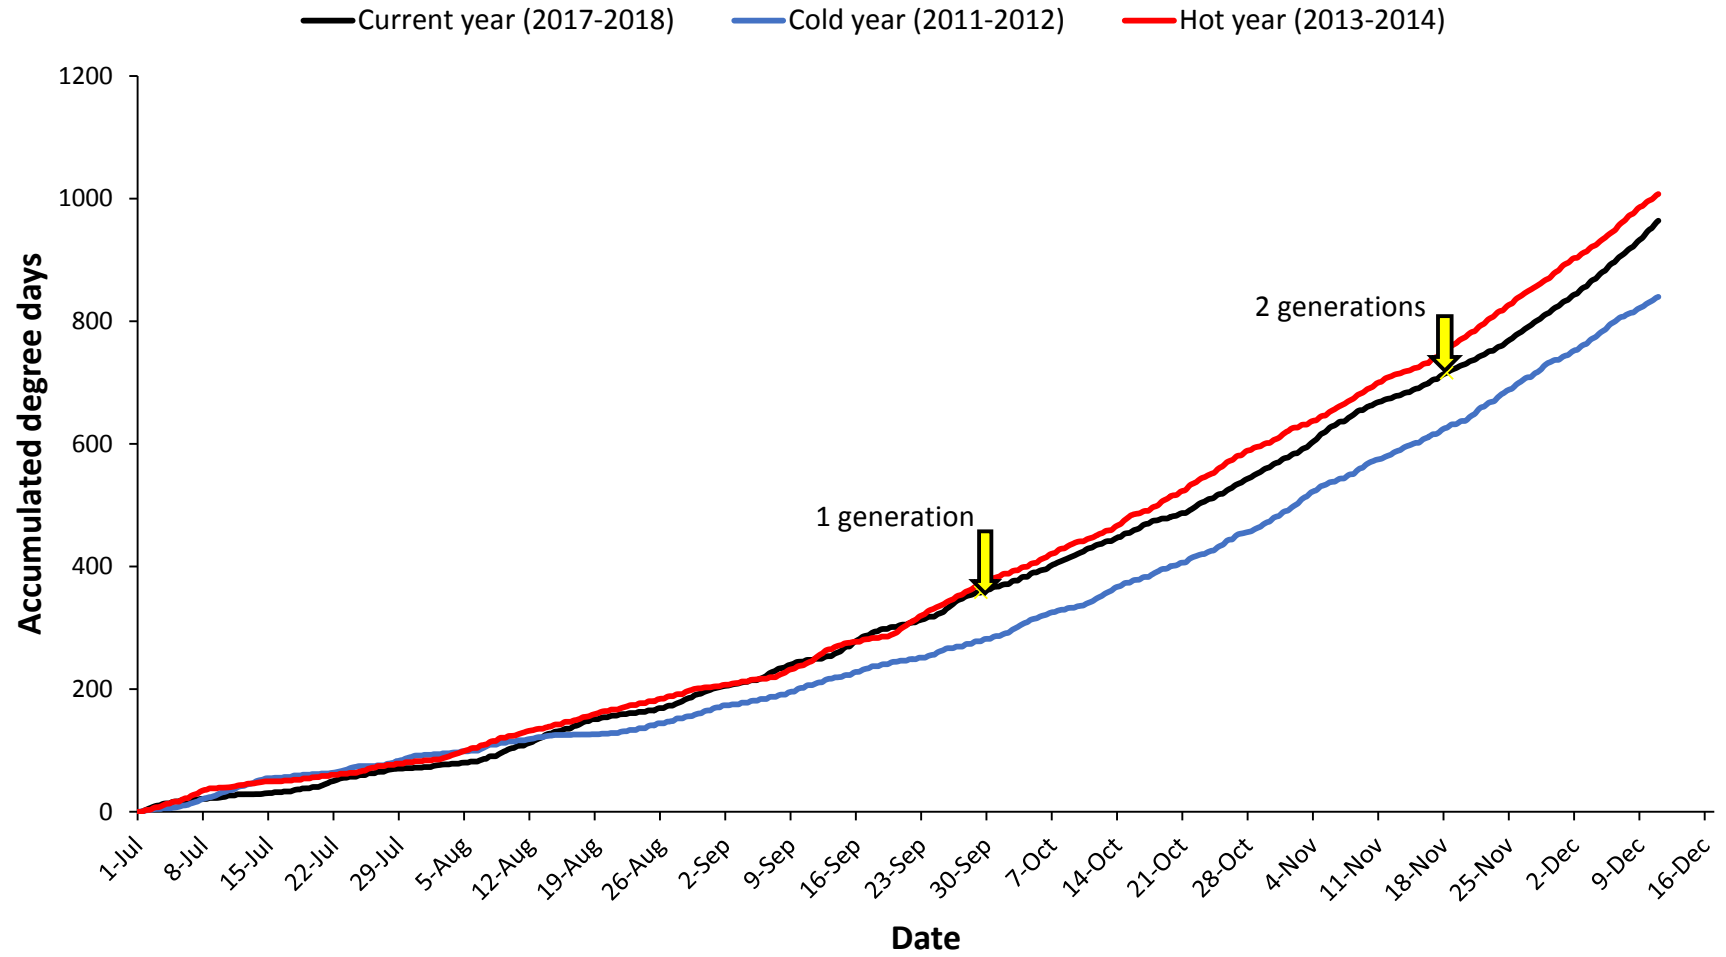

Pukekohe

— Current year (2017-2018) — Cold year (2009-2010) — Hot year (2007-2008)

Hawke's Bay

Matamata

Manawatu

— Current year (2017-2018) — Cold year (2006-2007) — Hot year (2007-2008)

Mid Canterbury

— Current year (2017-2018) — Cold year (2016-2017) — Hot year (2010-2011)

South Canterbury

— Current year (2017-2018) — Cold year (2011-2012) — Hot year (2007-2008)