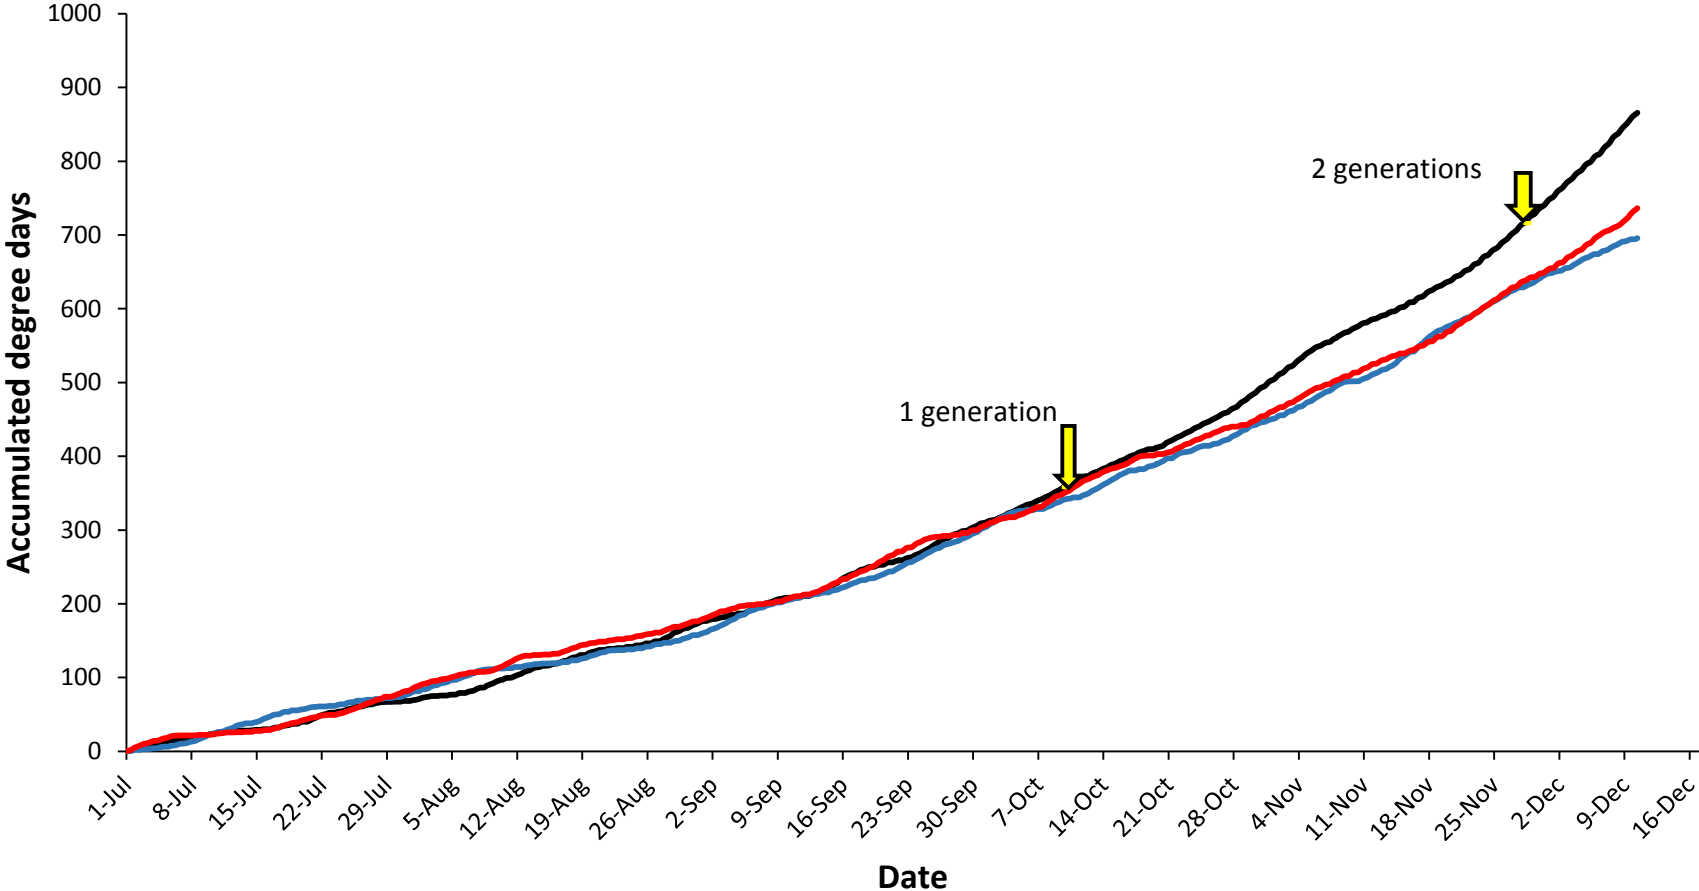

Pukekohe

— Current year (2017-2018) — Cold year (2009-2010) — Hot year (2007-2008)

Hawke's Bay

Matamata

Manawatu

— Current year (2017-2018) — Cold year (2006-2007) — Hot year (2007-2008)

Mid Canterbury

— Current year (2017-2018) — Cold year (2016-2017) — Hot year (2010-2011)

South Canterbury

— Current year (2017-2018) — Cold year (2011-2012) — Hot year (2007-2008)