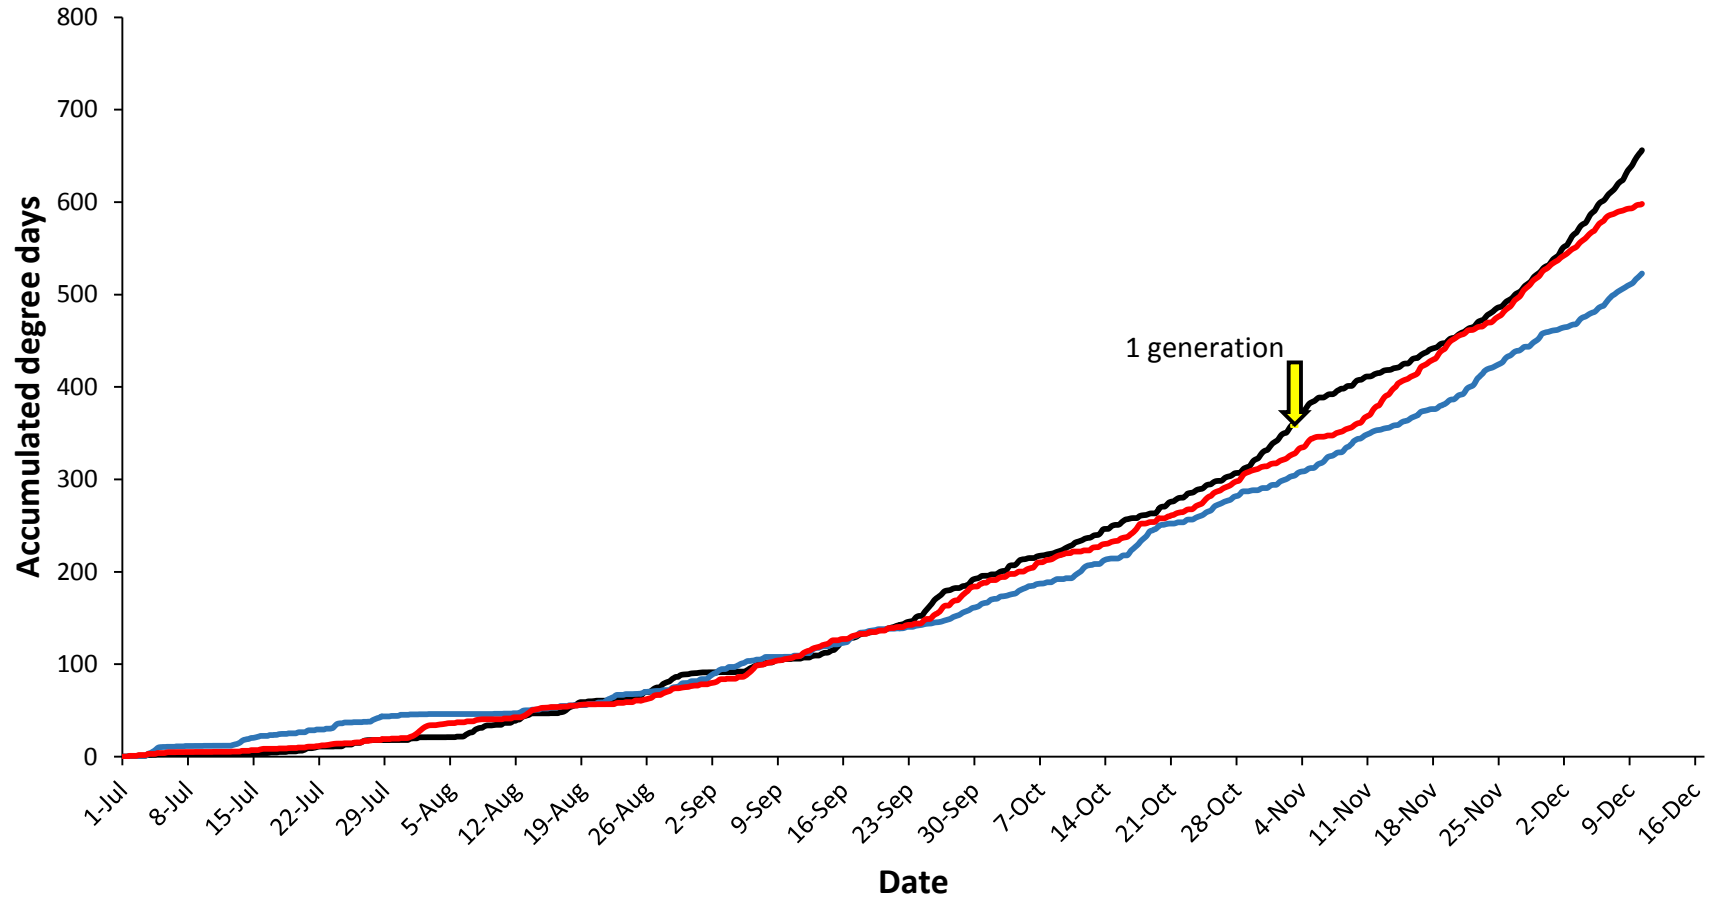

Pukekohe

— Current year (2017-2018) — Cold year (2009-2010) — Hot year (2007-2008)

Hawke's Bay

Matamata

Manawatu

— Current year (2017-2018) — Cold year (2006-2007) — Hot year (2007-2008)

Mid Canterbury

— Current year (2017-2018) — Cold year (2016-2017) — Hot year (2010-2011)

South Canterbury

— Current year (2017-2018) — Cold year (2011-2012) — Hot year (2007-2008)