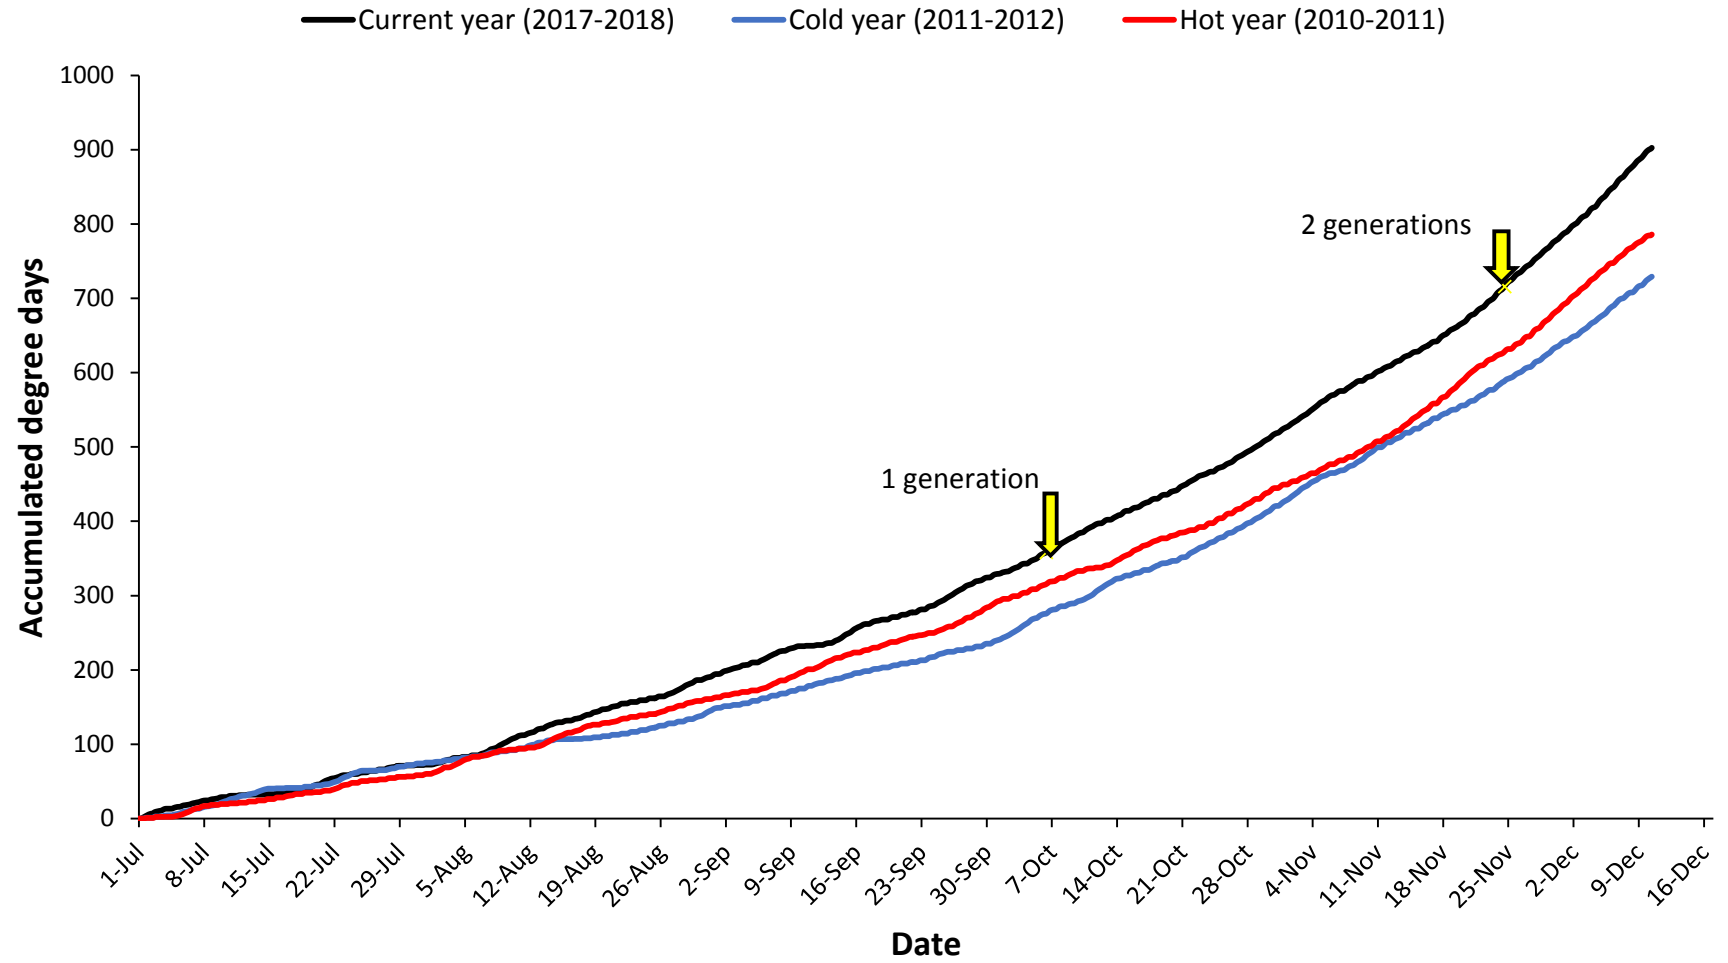

Pukekohe

— Current year (2017-2018) — Cold year (2009-2010) — Hot year (2007-2008)

Hawke's Bay

Matamata

Manawatu

— Current year (2017-2018) — Cold year (2006-2007) — Hot year (2007-2008)

Mid Canterbury

— Current year (2017-2018) — Cold year (2016-2017) — Hot year (2010-2011)

South Canterbury

— Current year (2017-2018) — Cold year (2011-2012) — Hot year (2007-2008)