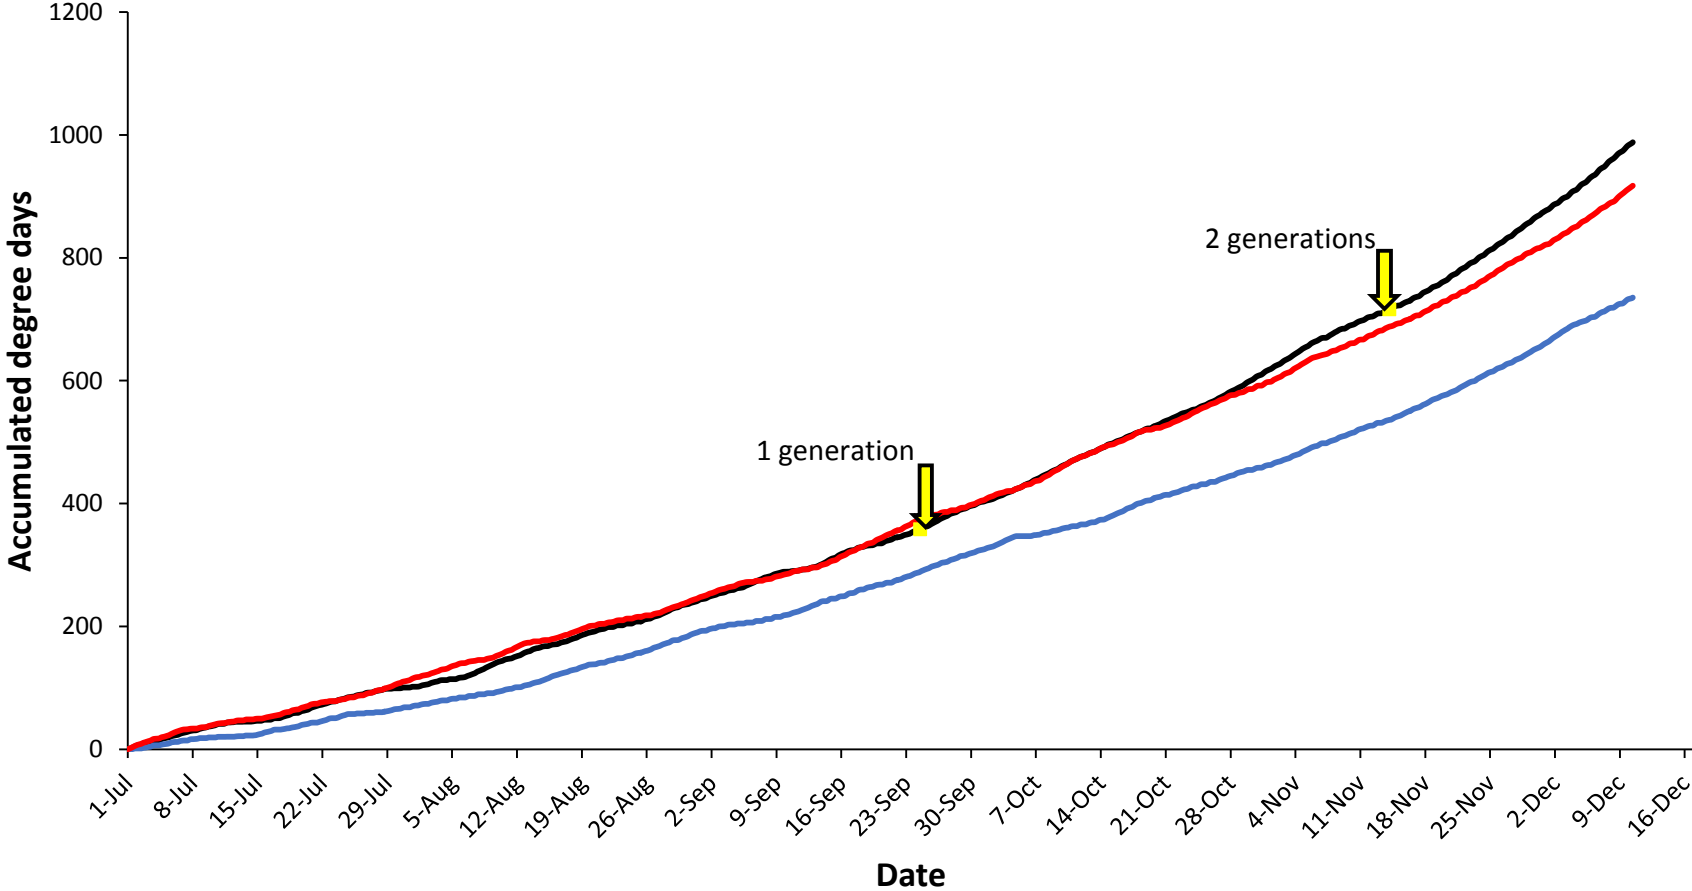

Pukekohe

— Current year (2017-2018) — Cold year (2009-2010) — Hot year (2007-2008)

Hawke's Bay

Matamata

Manawatu

— Current year (2017-2018) — Cold year (2006-2007) — Hot year (2007-2008)

Mid Canterbury

— Current year (2017-2018) — Cold year (2016-2017) — Hot year (2010-2011)

South Canterbury

— Current year (2017-2018) — Cold year (2011-2012) — Hot year (2007-2008)